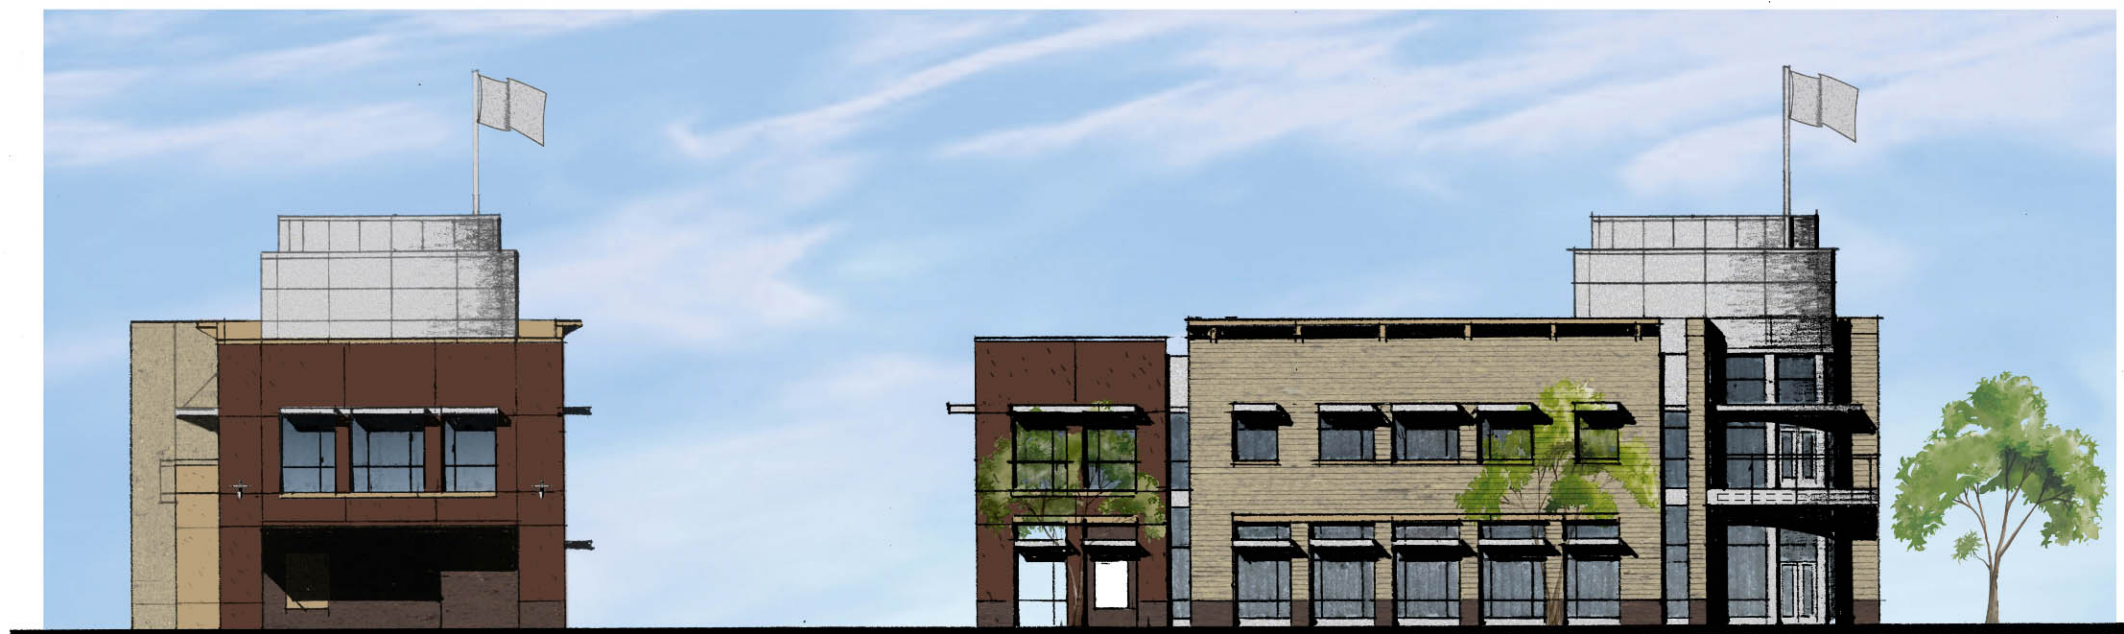

EAST ELEVATION

NORTH ELEVATION

WEST ELEVATION

SOUTH ELEVATION

YOLO FEDERAL CREDIT UNION

DAVIS, CA

COLOR ELEVATIONS

DATE: 05-14-2010
 PROJECT NO: 1053-0001
 SCALE:
 SHEET: