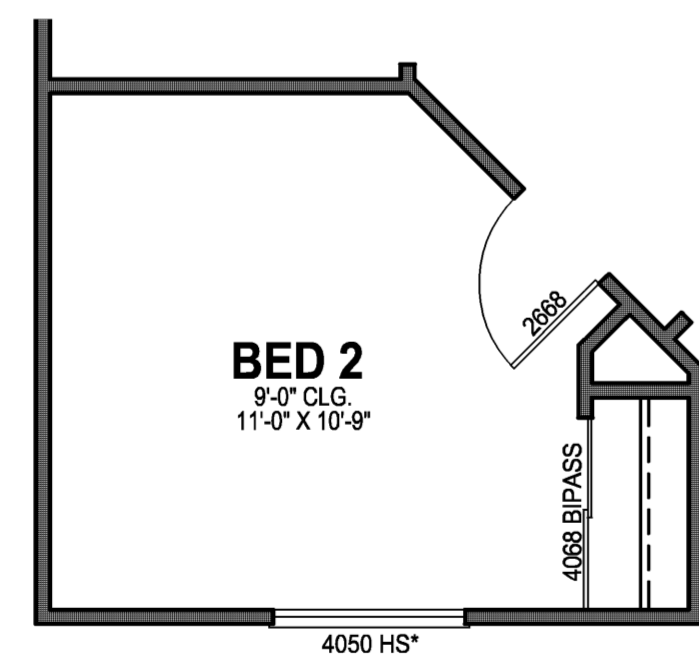

Bed 2 Opt.

Main Level

Bed 5 Option

Upper Level

Plan ~ 2285

Design Concept

Date July 31, 2009  
Scale 1/4"=1'-0"  
Job # 09003

COPYRIGHT 2009 PHA, INC. ALL RIGHTS RESERVED