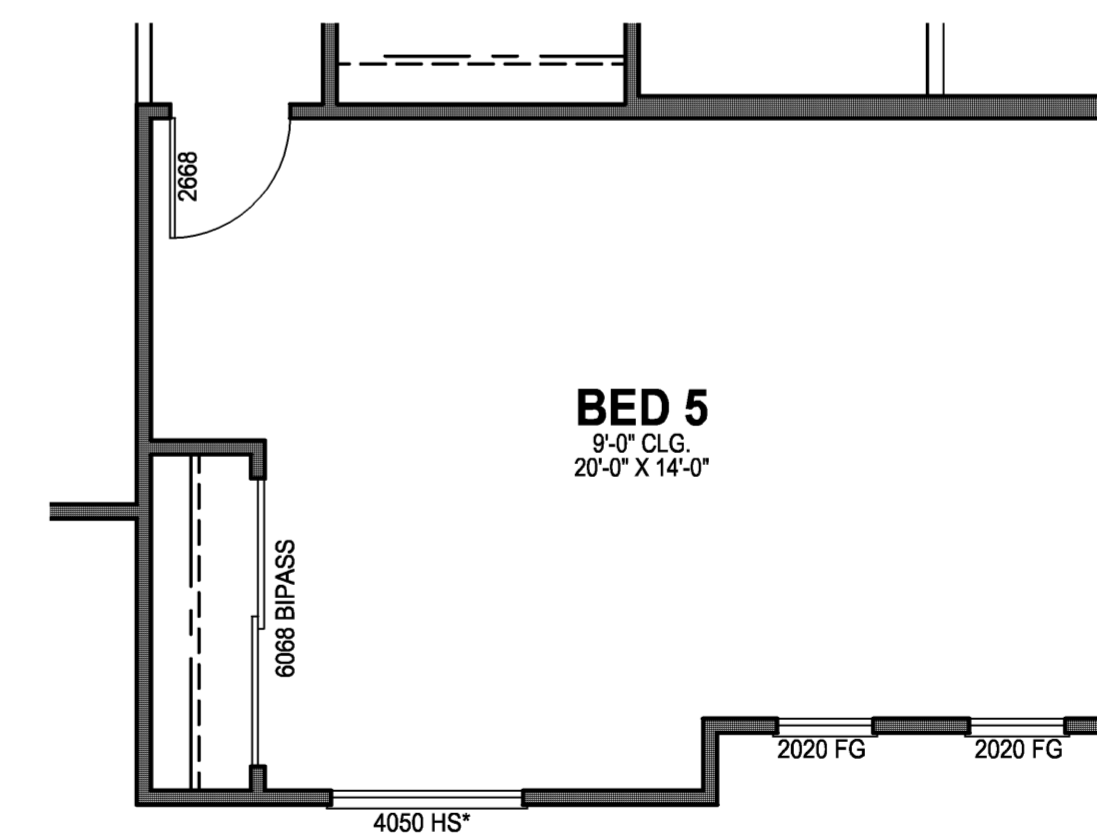

Bed 2 Opt.

Main Level

Bed 5 Option

Upper Level

Plan ~ 2285

Design Concept

Date July 31, 2009  
Scale 1/4"=1'-0"  
Job # 09003

COPYRIGHT 2009 PHA, INC. ALL RIGHTS RESERVED