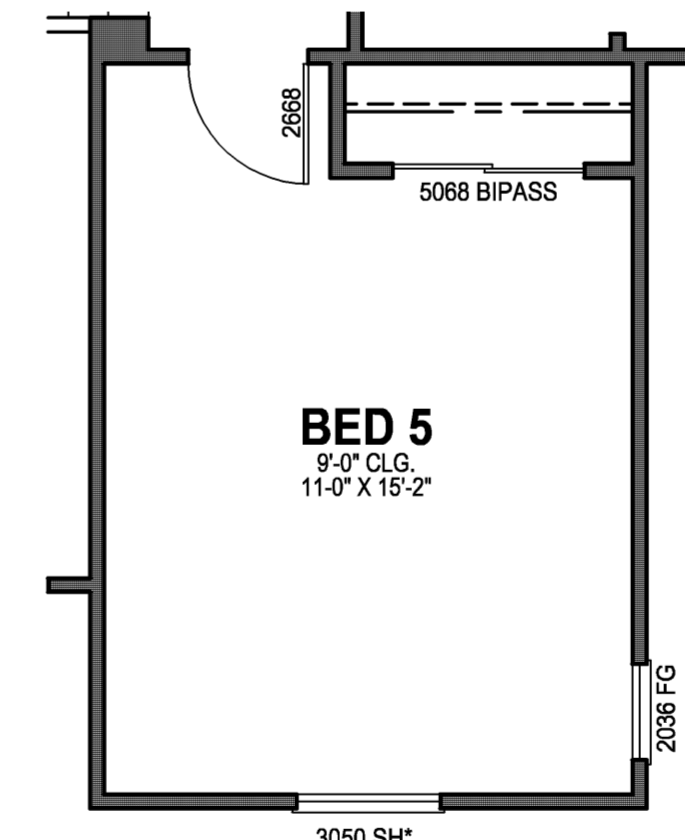

Bed 2 Option

Main Level

Bed 5 Option

Upper Level

Plan ~ 2496

Design Concept

Date July 31, 2009
 Scale 1/4"=1'-0"
 Job # 09003

COPYRIGHT 2009 PHA, INC. ALL RIGHTS RESERVED