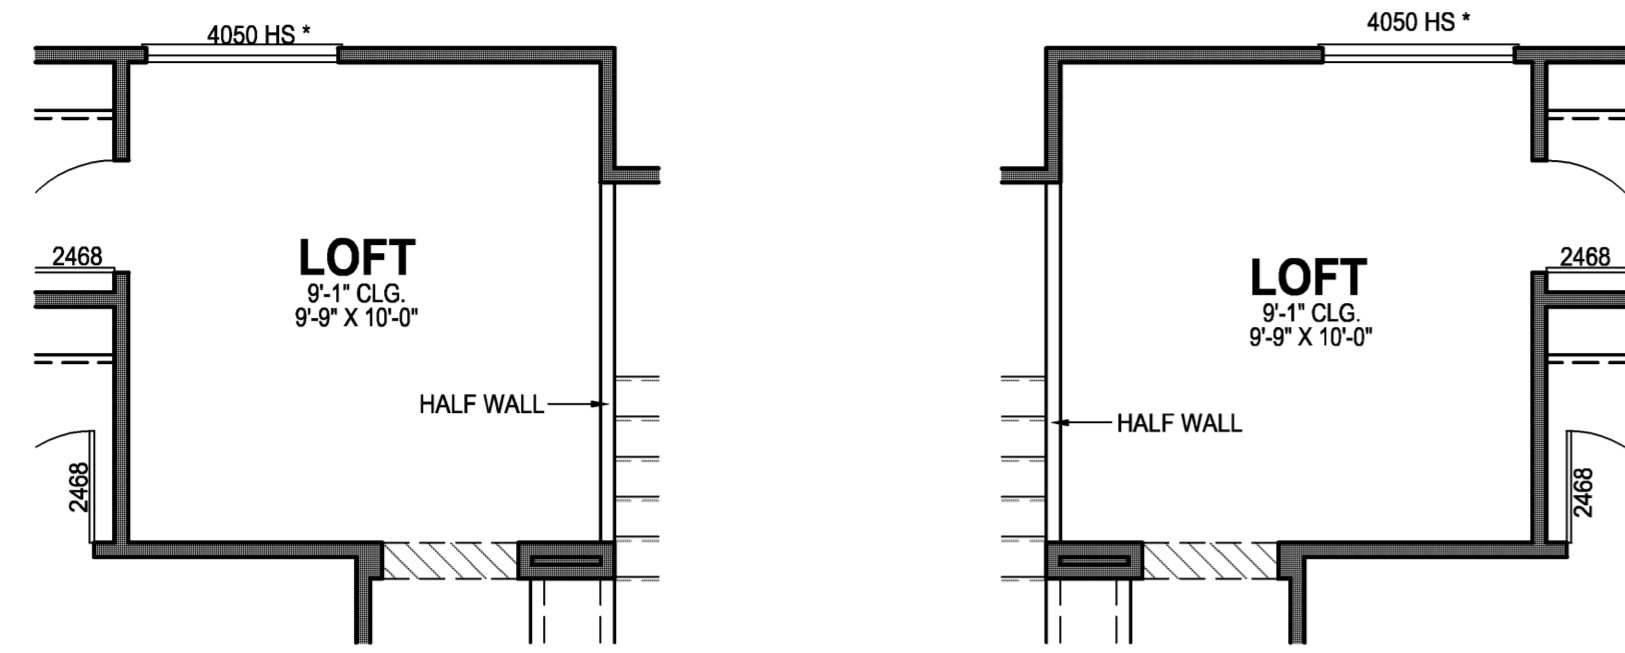

Loft Opt.

Upper Level

Main Level

Duplex

Design Concept

Date June 08, 2009  
Scale 1/4"=1'-0"  
Job # 09003

COPYRIGHT 2009 PHA, INC. ALL RIGHTS RESERVED

PHA | architects  
SACRAMENTO, CALIFORNIA