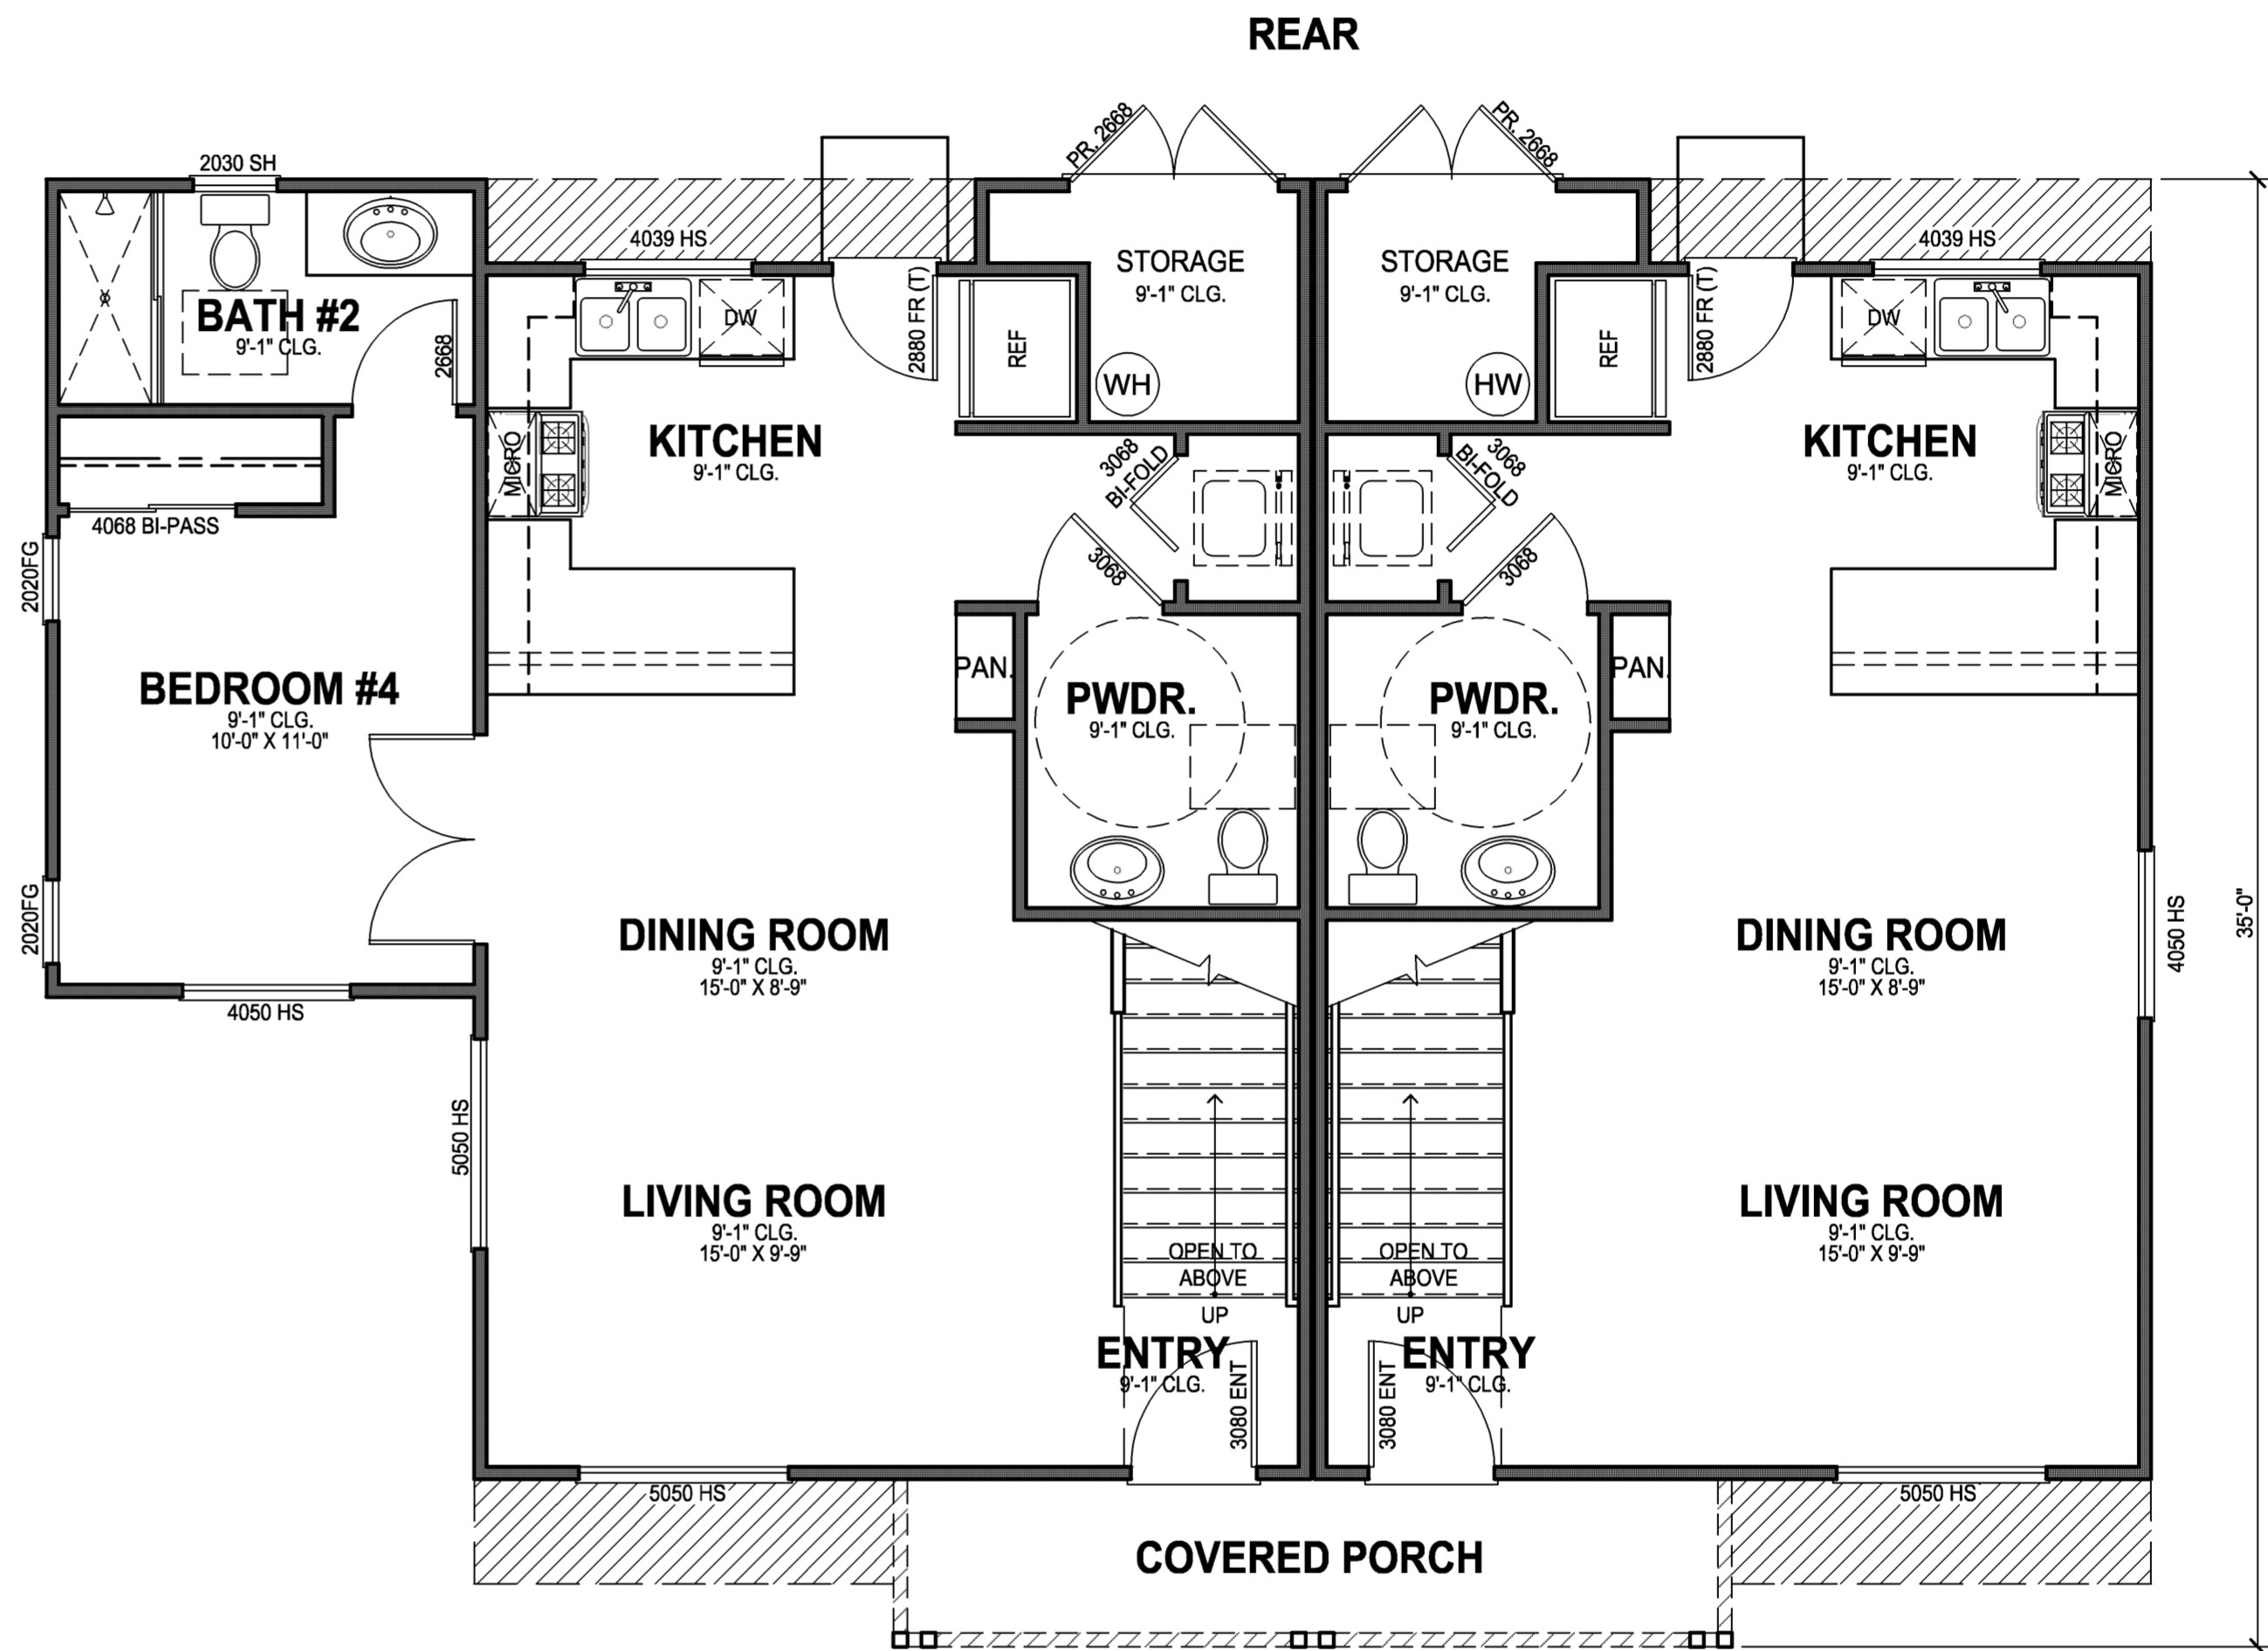

Loft Opt.

Upper Level

Main Level

Duplex

Design Concept

Date June 08, 2009  
Scale 1/4"=1'-0"  
Job # 09003

COPYRIGHT 2009 PHA, INC. ALL RIGHTS RESERVED

PHA | architects  
SACRAMENTO, CALIFORNIA