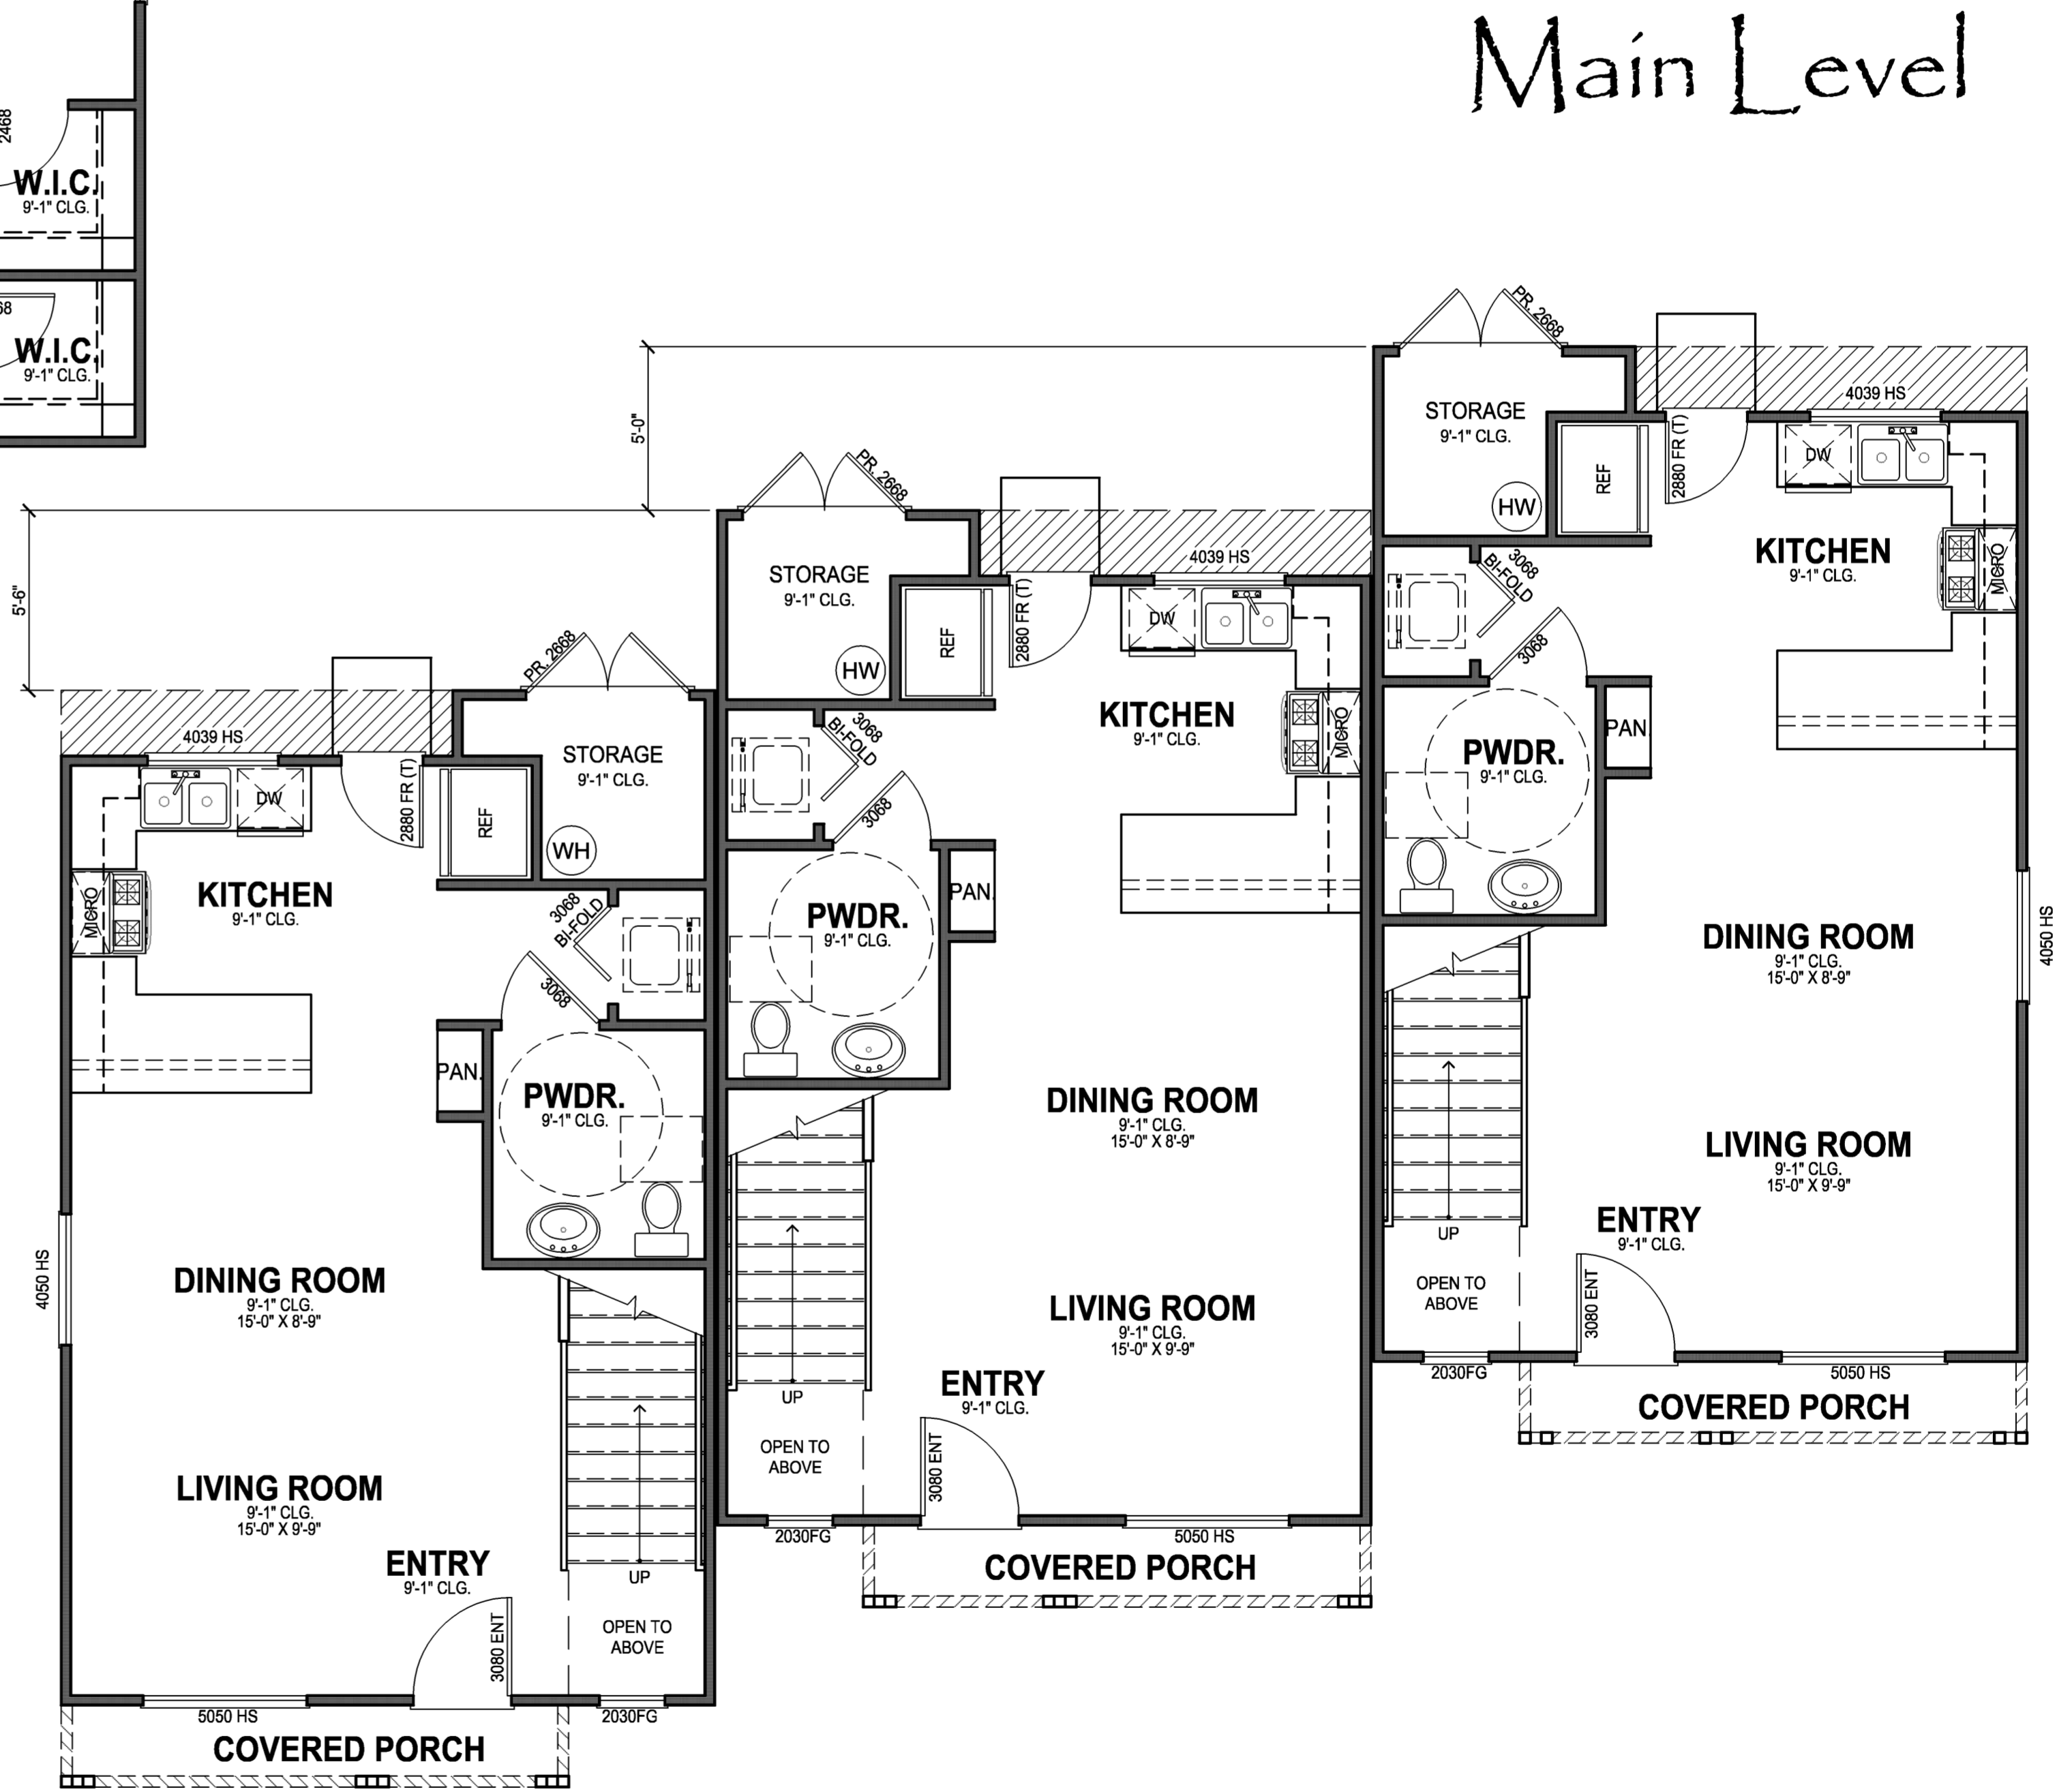

Upper Level

Loft Opt.

Main Level

# Triplex

# Design Concept

Date June 08, 2009  
 Scale 1/4"=1'-0"  
 Job # 09003

COPYRIGHT 2009 PHA, INC. ALL RIGHTS RESERVED

PHA | architects  
 SACRAMENTO, CALIFORNIA

916.554.6411 www.pha-arch.com