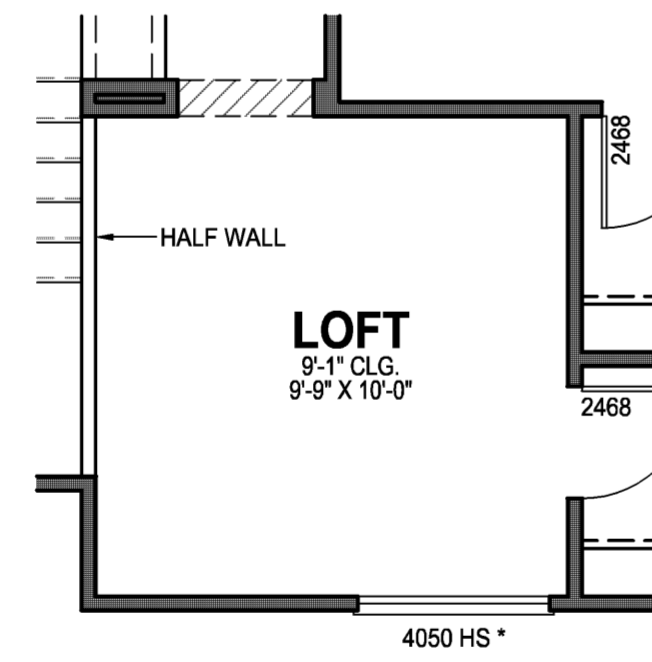

Upper Level

Loft Opt.

Main Level

# Design Concept

Date June 08, 2009  
 Scale 1/4"=1'-0"  
 Job # 09003

COPYRIGHT 2009 PHA, INC. ALL RIGHTS RESERVED

PHA | architects  
 SACRAMENTO, CALIFORNIA

916.554.6411 www.pha-arch.com