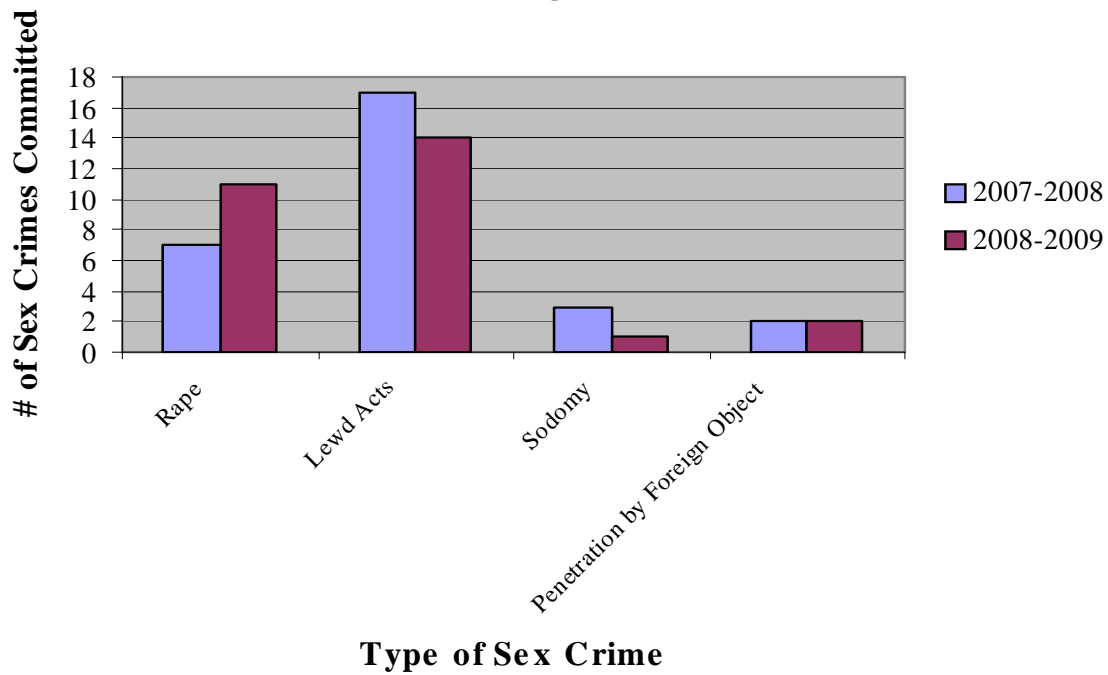

## Sex Crime Statistics (2007-2008)

- Rape (N=17)
- Statutory Rape (N=7)
- Indecent Exposure (N=7)
- Lewd Acts w/ Child (N=17)
- Sodomy (N=6)
- Penetration by Foreign Object (N=6)
- Sexual Battery (N=9)

## Sex Crime Statistics (2008-2009)

- Rape (N=23)
- Statutory Rape (N=11)
- Indecent Exposure (N=21)
- Lewd Acts w/ Child (N=14)
- Sodomy (N=3)
- Penetration by Foreign Object (N=5)
- Sexual Battery (N=7)

## Sex Crime Statistics Two-Year Comparison

## Sex Crimes Against Minors