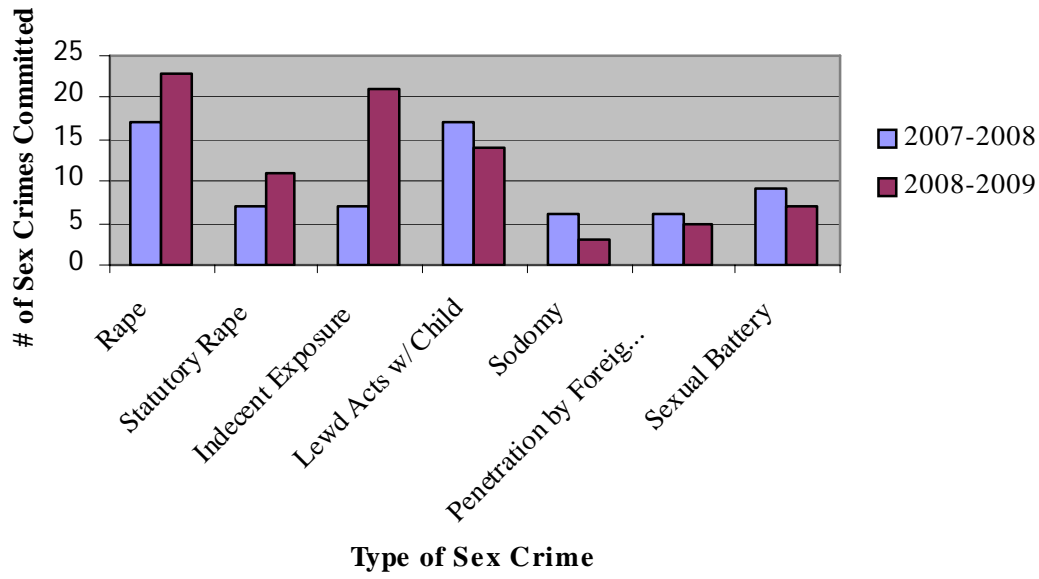

## Sex Crime Statistics (2007-2008)

- Rape (N=17)
- Statutory Rape (N=7)
- Indecent Exposure (N=7)
- Lewd Acts w/ Child (N=17)
- Sodomy (N=6)
- Penetration by Foreign Object (N=6)
- Sexual Battery (N=9)

## Sex Crime Statistics (2008-2009)

- Rape (N=23)
- Statutory Rape (N=11)
- Indecent Exposure (N=21)
- Lewd Acts w/ Child (N=14)
- Sodomy (N=3)
- Penetration by Foreign Object (N=5)
- Sexual Battery (N=7)

## Sex Crime Statistics Two-Year Comparison

## Sex Crimes Against Minors