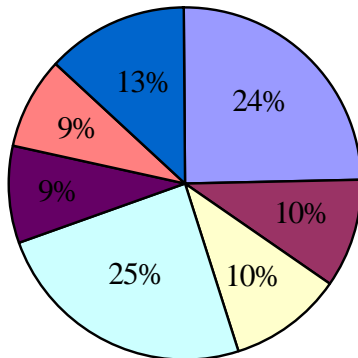

# Davis Police Department

Sex Crime Statistics: 2007-2009

---

## Sex Crime Statistics (2007-2008)

- Rape (N=17)
- Statutory Rape (N=7)
- Indecent Exposure (N=7)
- Lewd Acts w/ Child (N=17)
- Sodomy (N=6)
- Penetration by Foreign Object (N=6)
- Sexual Battery (N=9)