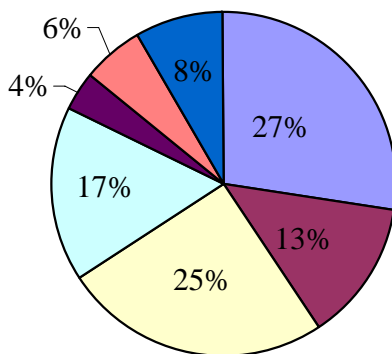

Sex Crime Statistics (2008-2009)

- Rape (N=23)
- Statutory Rape (N=11)
- Indecent Exposure (N=21)
- Lewd Acts w/ Child (N=14)
- Sodomy (N=3)
- Penetration by Foreign Object (N=5)
- Sexual Battery (N=7)