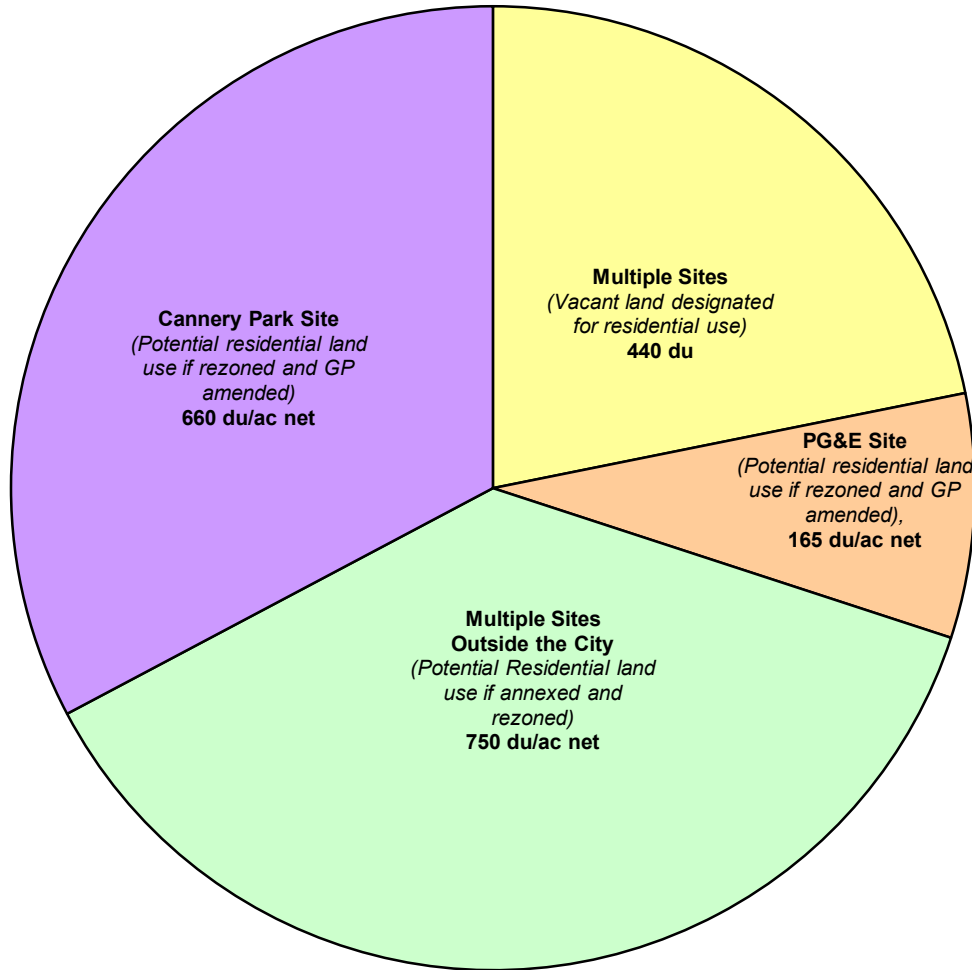

**GRAPH 2:**  
**Housing Supply**  
**2,015 Potential Dwelling Units**  
Total Net Acres: 201.5

- Residential (Grande, Simmons, Verona, Nugget Fields, Willowbank Church site, Civic Center Fields, Willow Creek neighborhood Commercial., Little League Fields, Kennedy)
- PG&E Site
- Outside (Signature, Nishi, Horse Ranch)
- Cannery Park Site