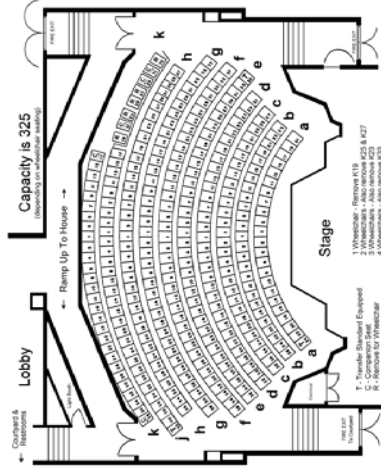

Game Room

- Room Dimensions - 28ft X 32ft
- Carpeted floor and padded chairs
- Food allowed on Game Room patio

Ideal For:

- Breakout room
- Classes
- Bride's room

Capacities: *Standing - 65*

Seating - 50

Tables & Chairs - 35

General Rental Information For Conferences

Multipurpose Room

- Room Dimensions - 60ft X 80ft
- MPR room divider may be used
- Access to Kitchen or Courtyard
- 20 round/28 rectangular tables
- Stage & sound system available
- Video conferencing available
- Wireless Internet
- Video projectors

Ideal For:

- Conferences
- Large dinners
- Auctions
- Receptions

Capacities: Standing - 400
Seating - 350
Dining - 320

Theatre

Ideal For:

- Keynote speakers
- Presentations
- Breakout room
- Classes
- Demonstrations
- Performances

Club Room

- Room Dimensions - 40ft X 40ft
- Access to Kitchen
- Access to Courtyard

Ideal For:

- Small dinners
- Small receptions
- Breakout room
- Classes

Capacities: Standing - 130
Seating - 115
Dining - 96