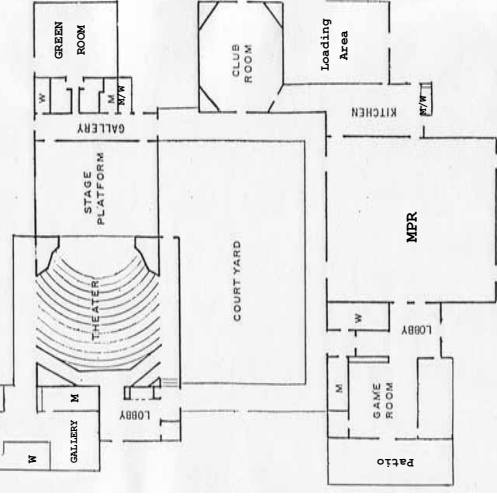

Game Room

- Room Dimensions - 28ft X 32ft
- Carpeted floor and padded chairs
- Food allowed on Game Room patio

Ideal For:

- Breakout room
- Classes
- Bride's room

Capacities: *Standing - 65*

Seating - 50

Tables & Chairs - 35

Courtyard

- Area Dimensions - 44ft X 74ft
- 150 chairs available
- Food allowed in the Courtyard

Community Pool Building

- Pool Building Meeting Room - 26ft X 30ft
- Tables and chairs available
- Kitchen available in Pool Building
- Only 130 yards from the Veterans Memorial Center
- Park setting
- Large reservable picnic areas nearby
- Volleyball area nearby
- Tennis courts nearby
- Next to pool

General Rental Information For Conferences

Multipurpose Room

- Room Dimensions - 60ft X 80ft
- MPR room divider may be used
- Access to Kitchen or Courtyard
- 20 round/28 rectangular tables
- Stage & sound system available
- Video conferencing available
- Wireless Internet
- Video projectors

Club Room

- Room Dimensions - 40ft X 40ft
- Access to Kitchen
- Access to Courtyard

Ideal For:

- Small dinners
- Small receptions
- Breakout room
- Classes

Capacities: Standing - 130
Seating - 115
Dining - 96