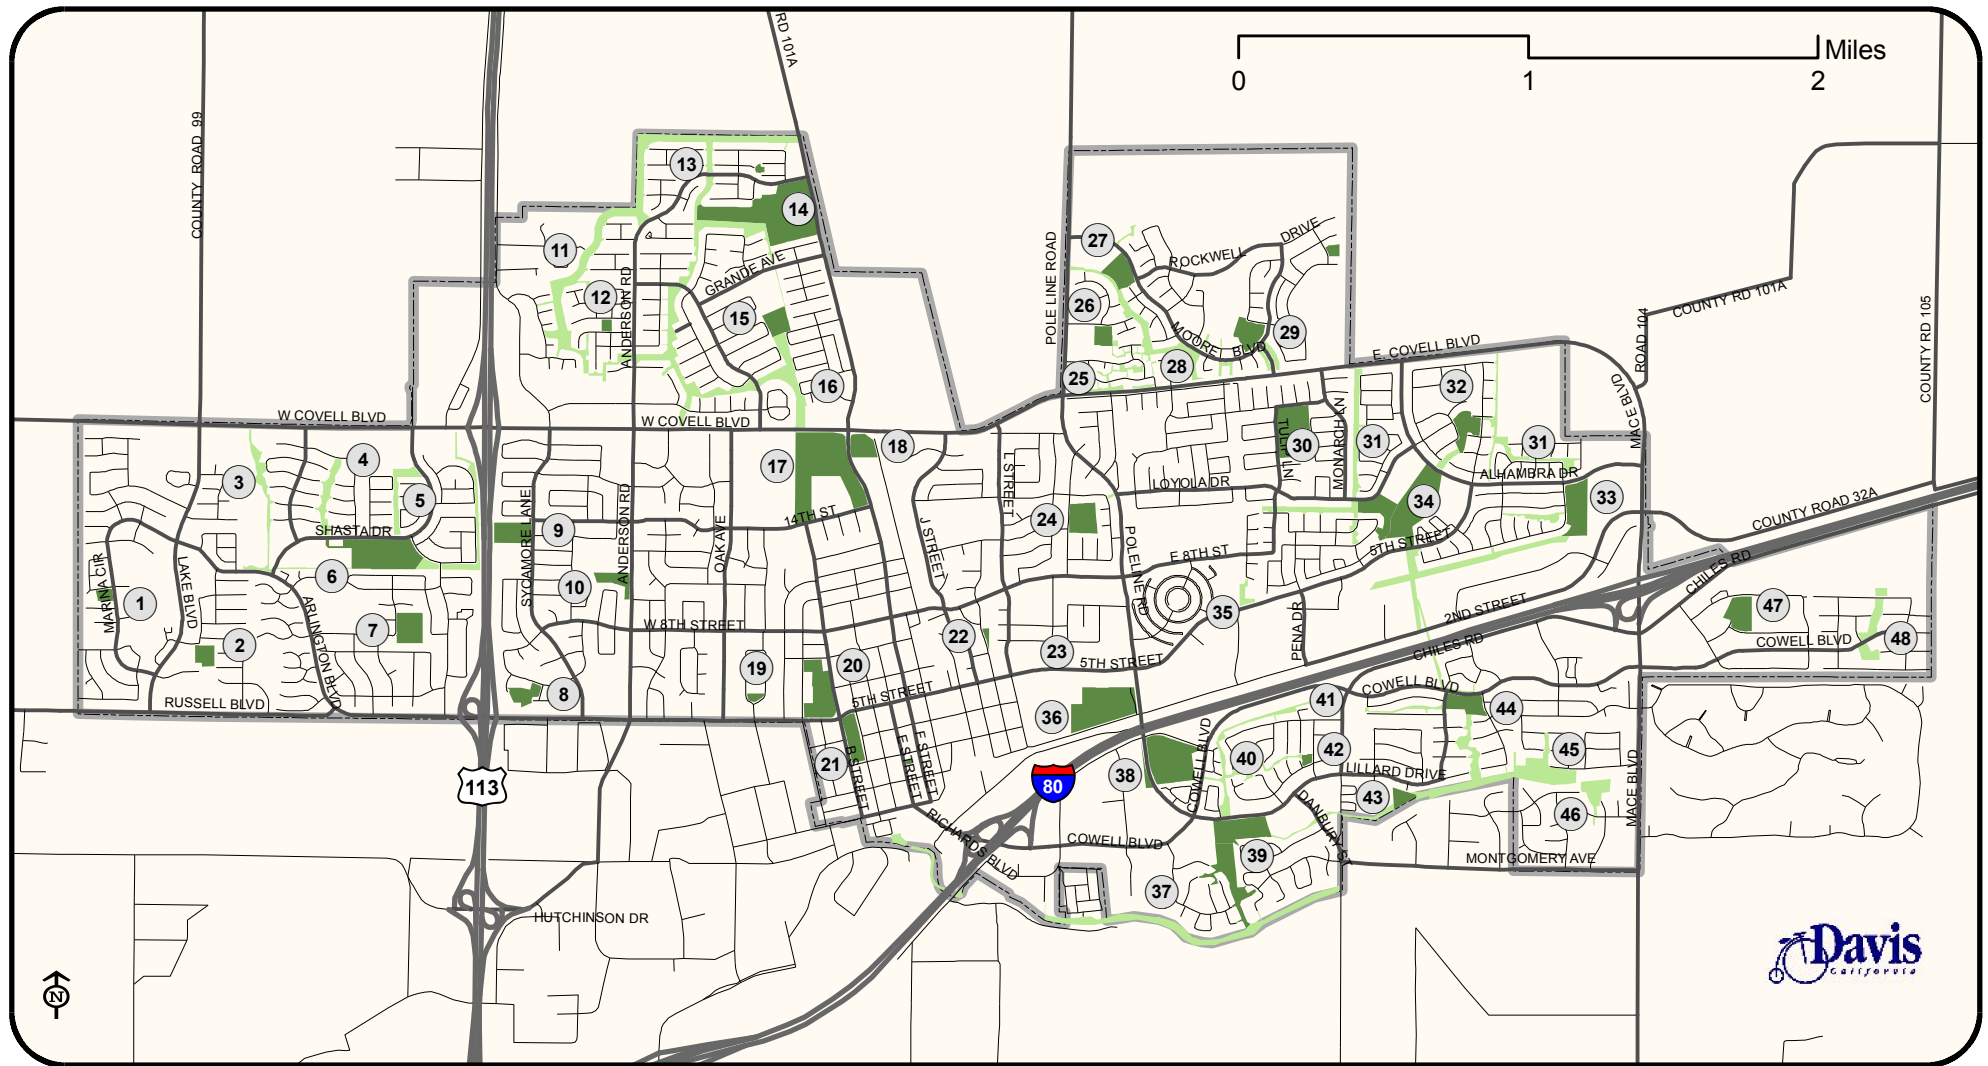

Parks and Greenbelts

City of Davis, California

March 2006

- | | | | | |
|------------------------|--------------------------|-------------------------|---------------------------------|--------------------------------|
| 1 Whaleback Park | 11 Senda Nueva Greenbelt | 21 Central Park | 31 Mace Greenbelt | 41 Southfield Greenbelt |
| 2 West Manor Park | 12 Hacienda Park | 22 Cedar Park | 32 La Playa Park | 42 Village Park |
| 3 Aspen Pond Greenbelt | 13 Northstar Greenbelt | 23 N Street Park | 32 Mace Ranch Neighborhood Park | 43 Putah Creek Park |
| 4 Aspen Greenbelt | 14 Northstar Park | 24 Chestnut Park | 34 Mace Ranch District Park | 44 Willowcreek Park and Grnblt |
| 5 Evergreen Greenbelt | 15 Oxford Circle Park | 25 Green Meadows Grnblt | 35 Sunnyside Greenbelt | 45 Woodbridge Greenbelt |
| 6 Arroyo Park | 16 Sycamore Park | 26 Oak Grove Park | 36 Toad Hollow Park | 46 Willowbank Greenbelt |
| 7 Westwood Park | 17 Community Park | 27 Sandy Motley Park | 37 Putah Creek Parkway | 47 Pioneer Park |
| 8 Oxford Circle Park | 18 Little League Park | 28 Wildhorse Greenbelt | 38 Playfields Park | 48 El Macero Estates Greenbelt |
| 9 Sycamore Park | 19 College Park | 29 Robert Arneson Park | 39 Walnut Park | |
| 10 Redwood Park | 20 Civic Center Park | 30 Slide Hill Park | 40 Rosecreek Greenbelt | |