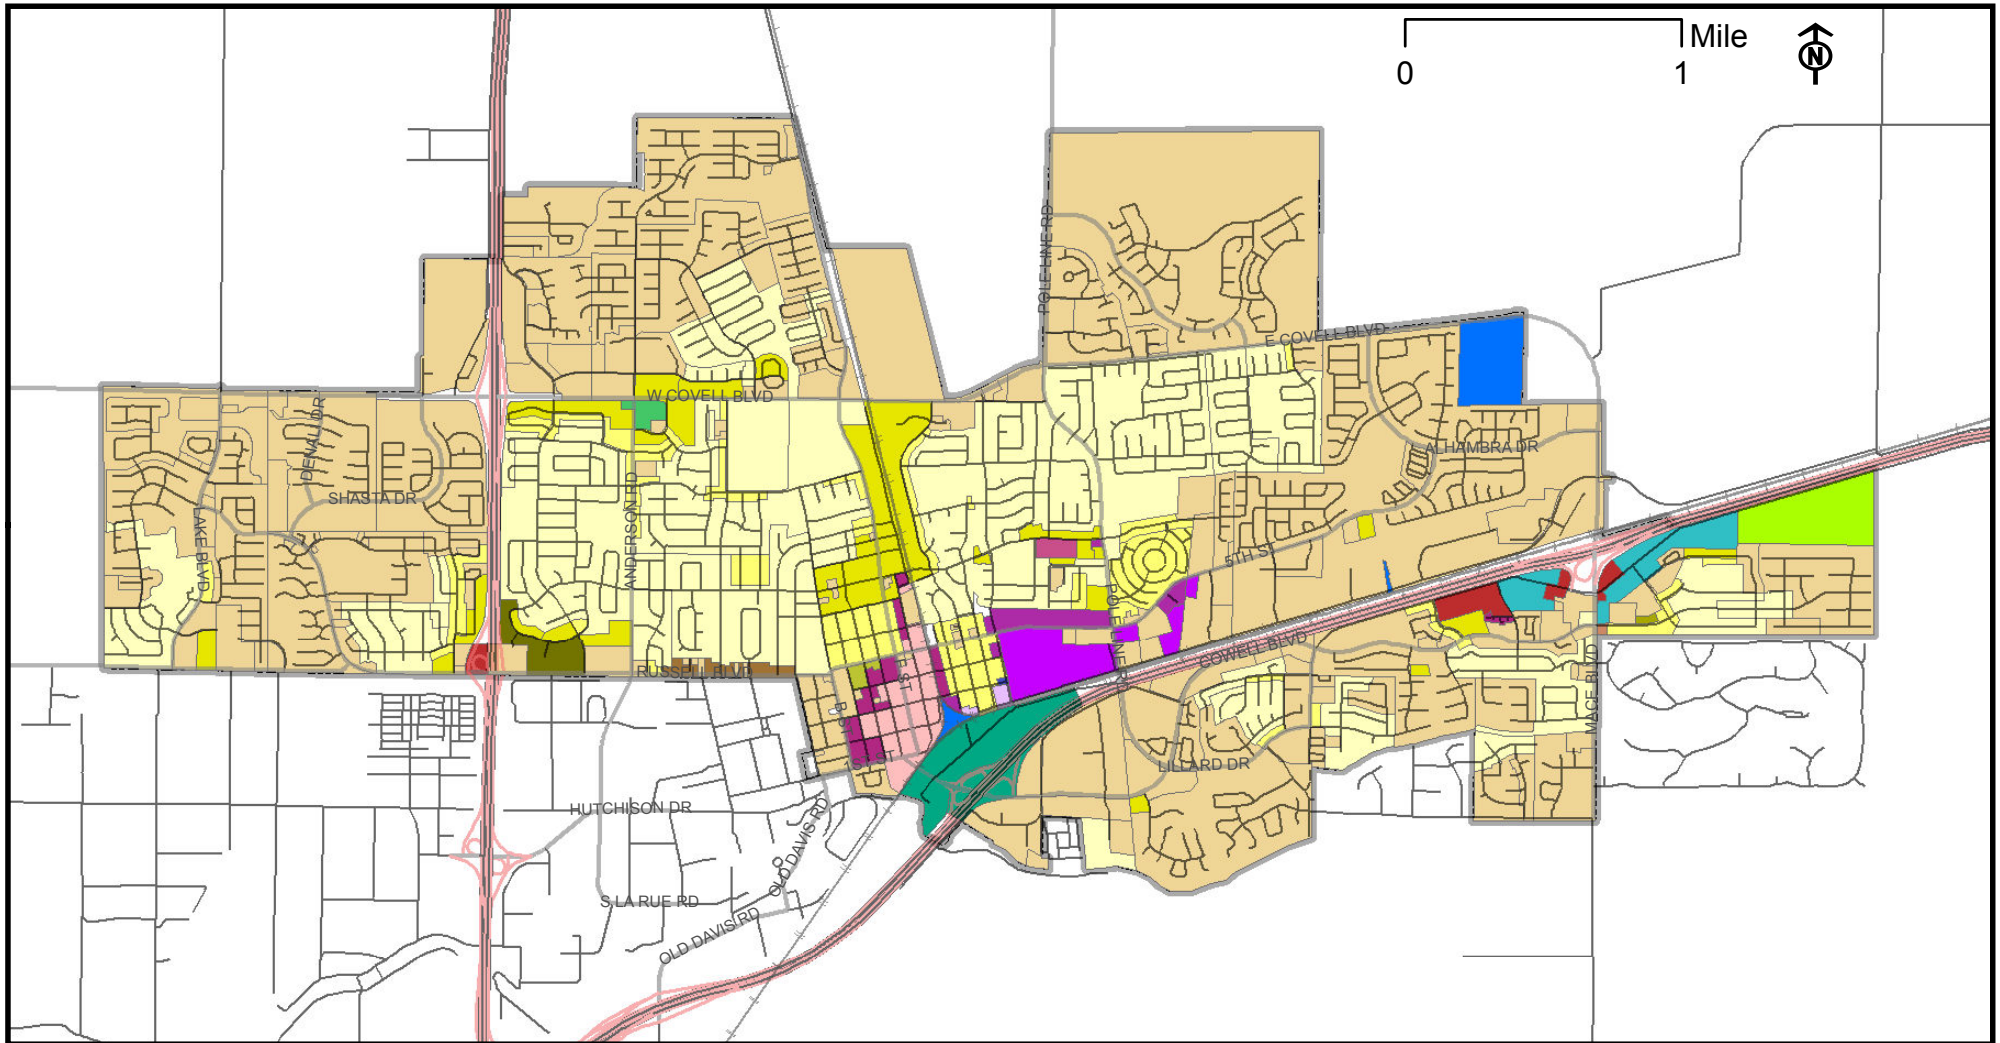

City of Davis Zoning Districts

November 2011

Zoning District

 A	 C-N	 C_S	 M-U	 R-2	 R-R
 A-C	 C-R	 Gateway	 P-SP	 R-3	 R-T
 C-C	 C-RI	 I	 PD	 R-3-M	
 C-M-U	 C-S	 I-R	 R-1	 R-HD	