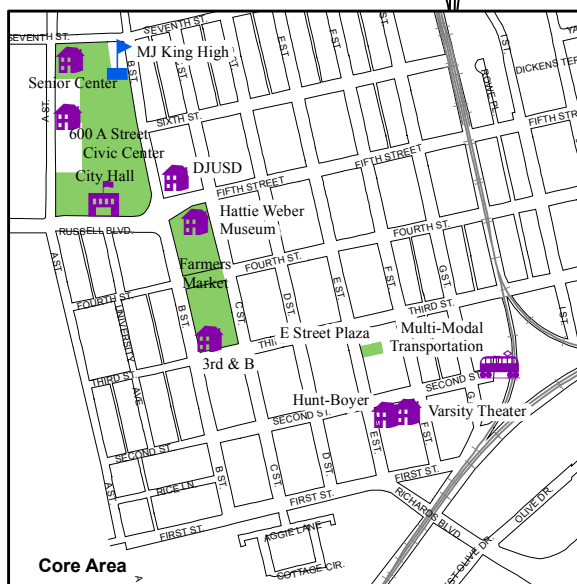

City of Davis Parks and Facilities

0.2 Miles

Pools

- 1 Arroyo Pool
- 6 Civic Center Pool
- 8 Community Pool
- 32 Davis Manor Pool

Parks

- 1 Arroyo Park
- 2 Aspen Greenbelt
- 3 Cedar Park
- 4 Central Park
- 5 Chestnut Park
- 6 Civic Center Fields
- 7 College Park
- 8 Community Park
- 9 Core Area Pond
- 10 Covell Greenbelt
- 11 Covell Park
- 12 Green Meadows Greenbelt

- 13 Hacienda Park
- 14 John Barovetto Park
- 15 La Playa Park
- 16 Little League Park
- 17 Mace Ranch Park
- 18 N Street Mini-Park
- 19 North Area Habitat Pond
- 20 Northstar Park
- 21 Oak Grove Park
- 22 Oxford Circle Park
- 23 Perimeter Greenbelt
- 24 Pioneer Park
- 25 Playfields Park
- 26, 27 Putah Creek Parkway

- 28 Redwood Park
- 29 Robert Arneson Park
- 30 Rosecreek Parkway
- 31 Sandy Motley Park
- 32 Senda Nueva Greenbelt
- 33 Slide Hill (Manor Park)
- 34 Sunnyside Greenbelt
- 35 Sycamore Park
- 36 Village Park
- 37 Walnut Park
- 38 West Area Habitat Pond
- 39 West Manor Park
- 40 Westwood Park
- 41 Whaleback Park
- 42 Willow Creek Park

UC Davis

Core Area