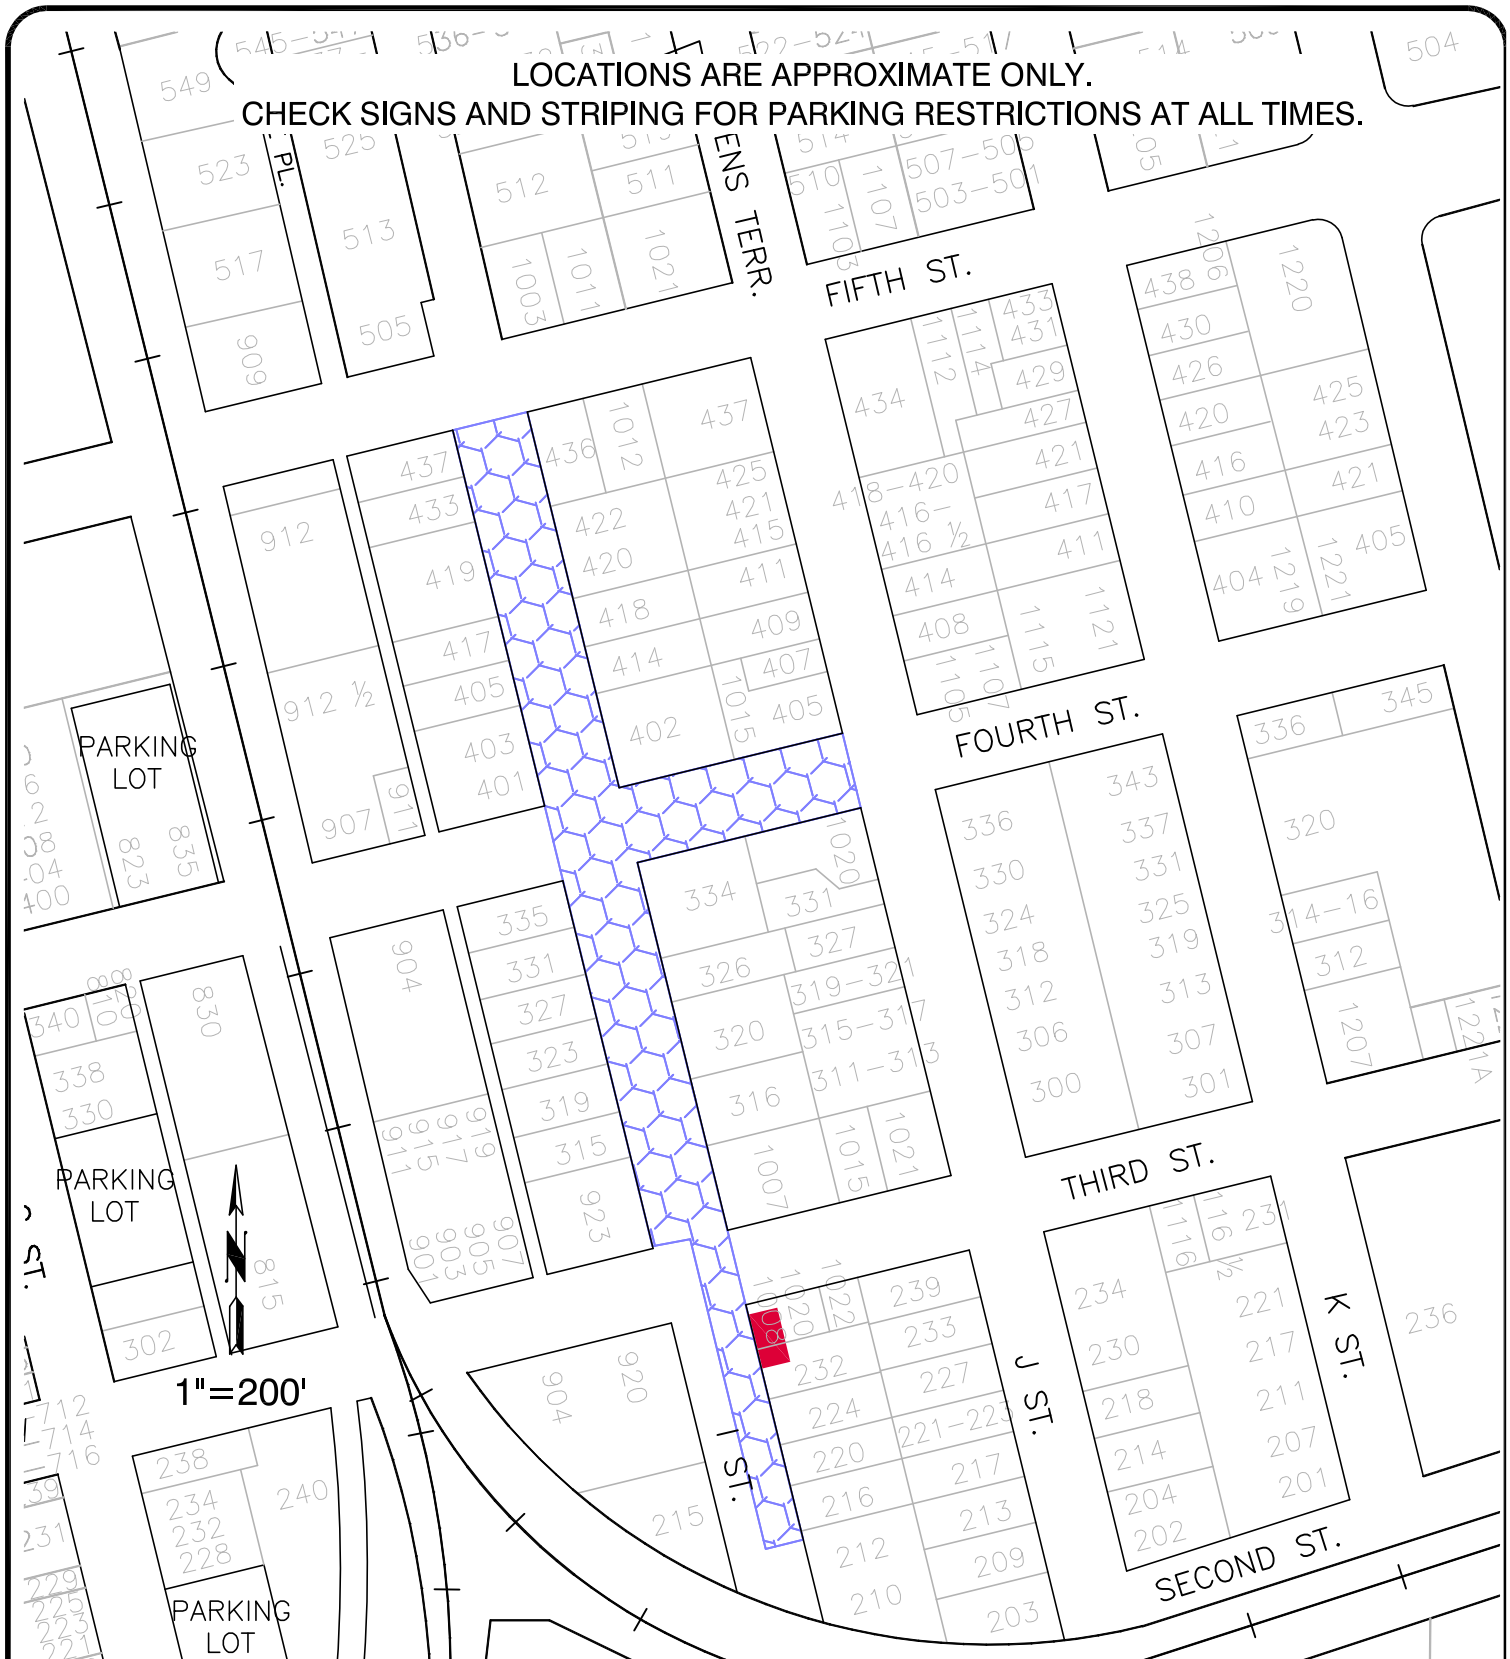

LOCATIONS ARE APPROXIMATE ONLY.
 CHECK SIGNS AND STRIPING FOR PARKING RESTRICTIONS AT ALL TIMES.

1" = 200'

A web version of this map is located at:
<http://www.cityofdavis.org/police/parkinginfo.cfm>

-  "R" Permit – No parking from 6AM to 10PM, Monday through Sunday, except with "R" Permit
-  2 HR parking from 9AM to 6PM, Except Sundays and Holidays