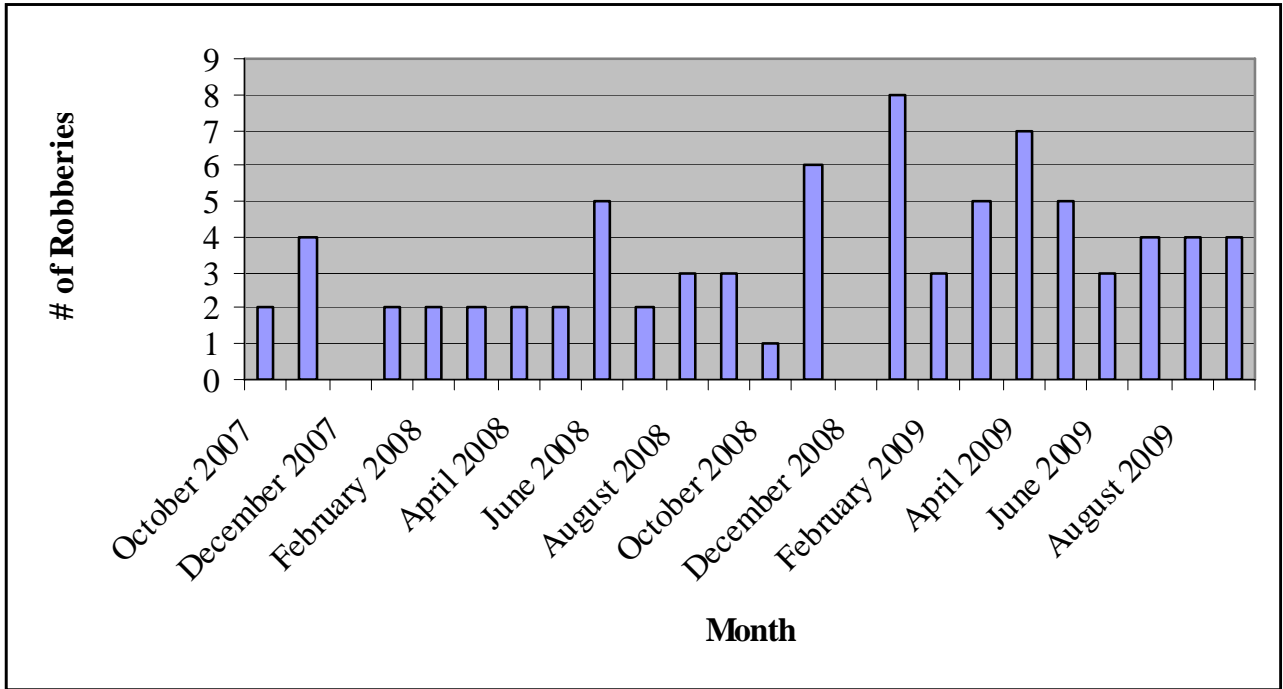

Robbery (2007-2009)