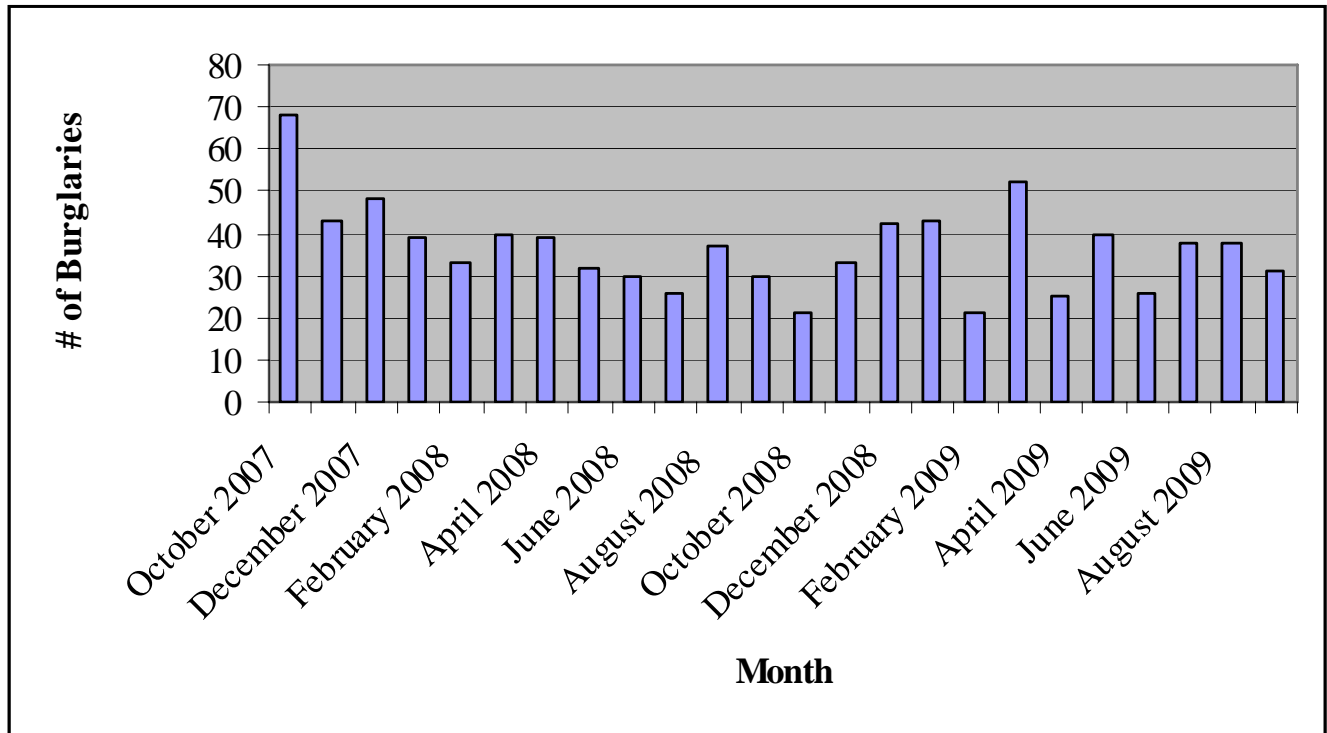

Burglary (2007-2009)