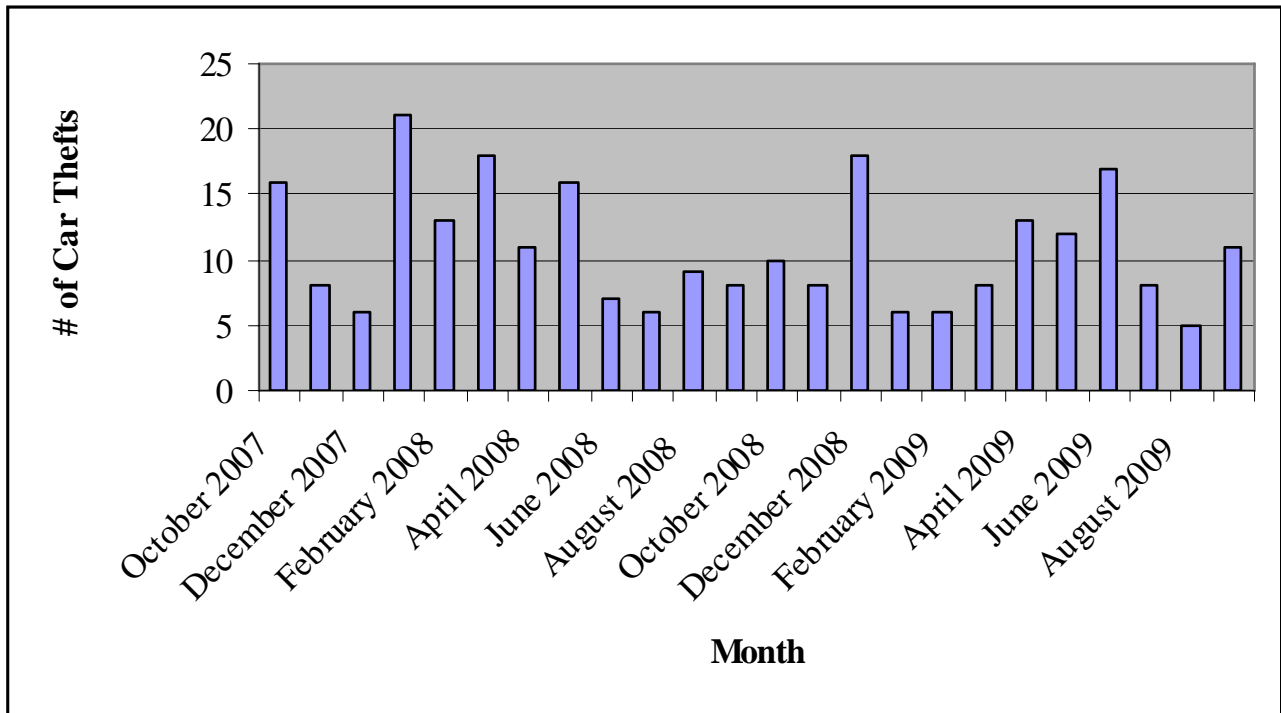

Car Theft (2007-2009)