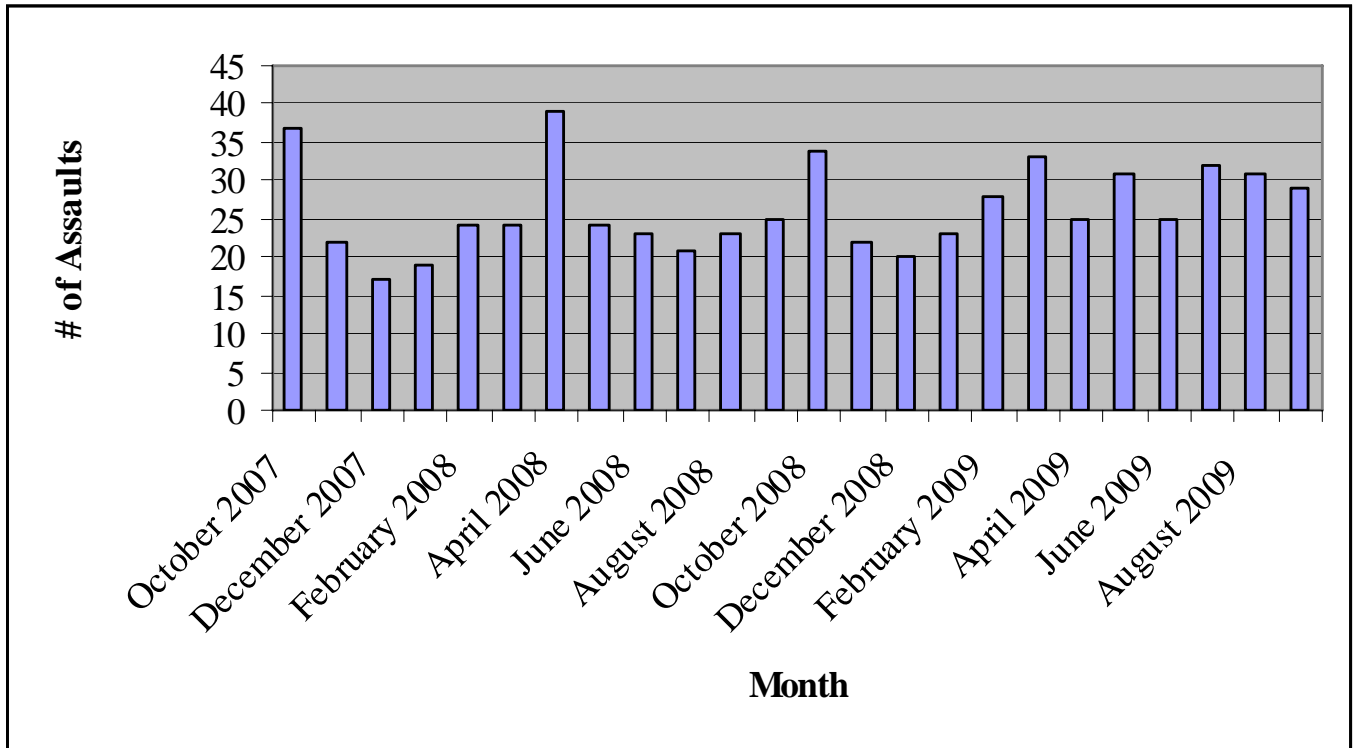

Assault (2007-2009)