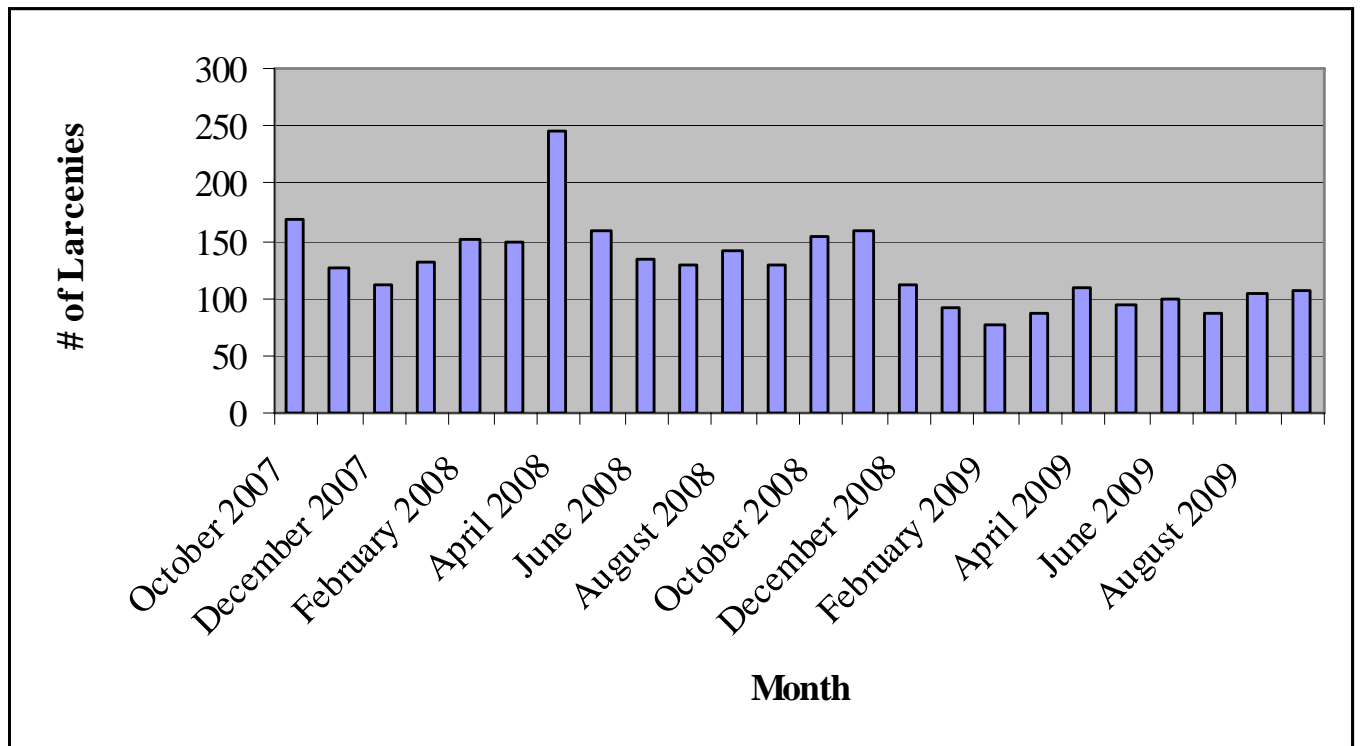

Larceny (2007-2009)