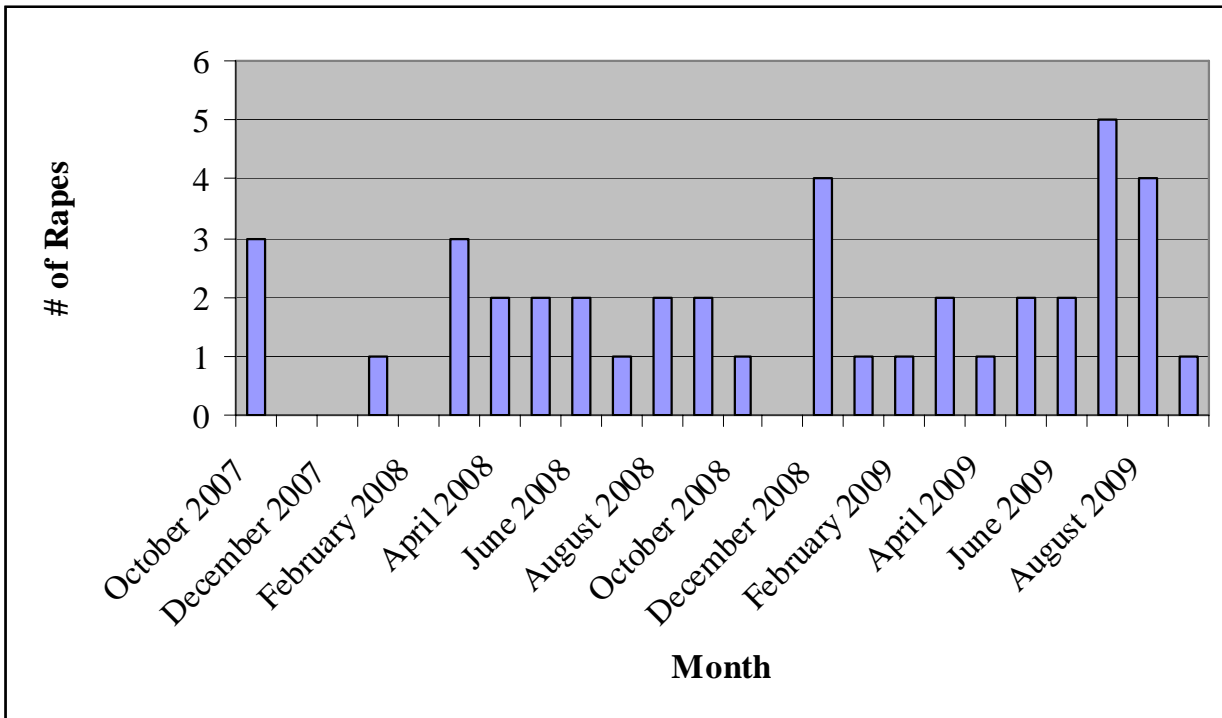

(2008-2009)

	Homicides	Rape	Robbery	Assault	Burglary	Larceny	Car Theft	Arson
October 2008	0	1	1	34	21	153	10	1
November 2008	0	0	6	22	33	158	8	6
December 2008	0	4	0	20	42	111	18	3
January 2009	0	1	8	23	43	91	6	3
February 2009	0	1	3	28	21	77	6	2
March 2009	0	2	5	33	52	87	8	1
April 2009	0	1	7	25	25	110	13	2
May 2009	0	2	5	31	40	95	12	1
June 2009	0	2	3	25	26	100	17	2
July 2009	0	5	4	32	38	88	8	2
August 2009	0	4	4	31	38	105	5	2
September 2009	0	1	4	29	31	107	11	0

Rape (2007-2009)