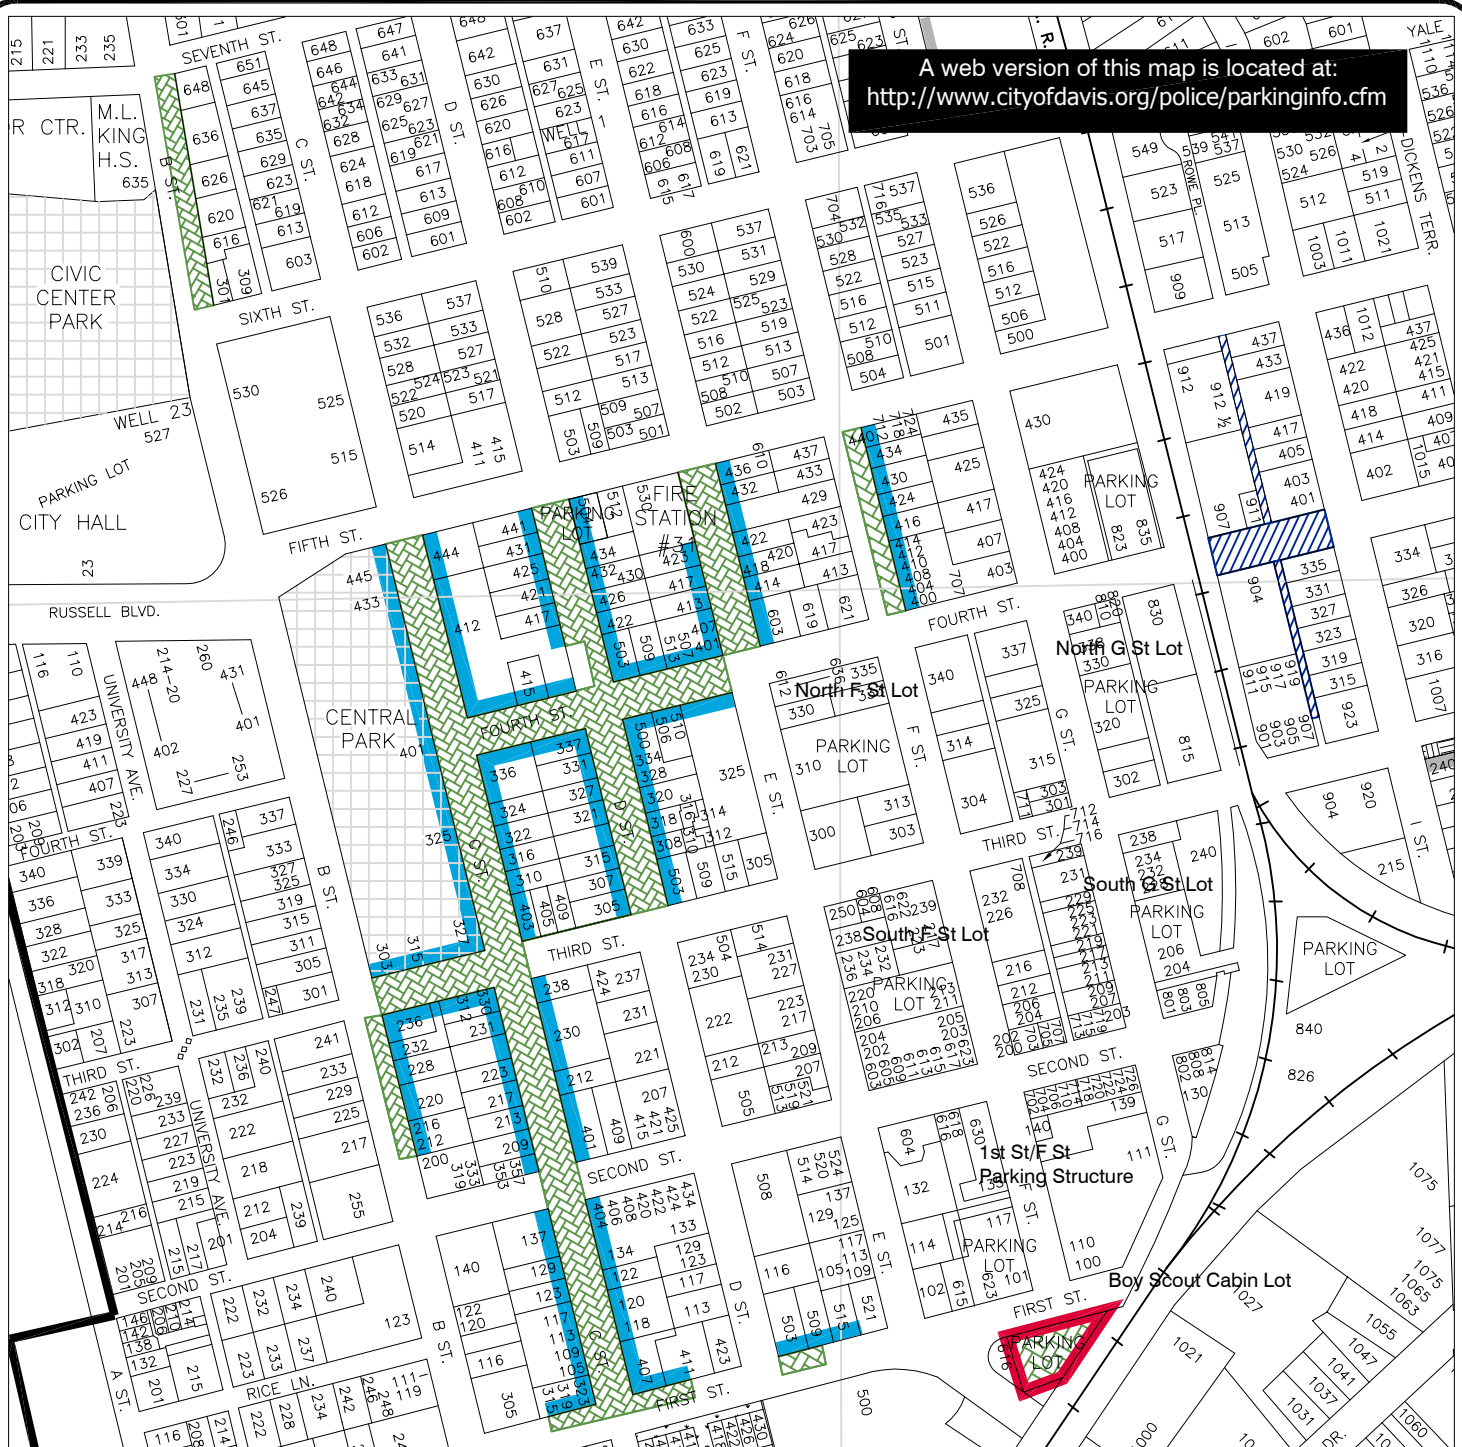

A web version of this map is located at:
<http://www.cityofdavis.org/police/parkinginfo.cfm>

-  "X" Permit – No parking from 8AM to 6PM, Monday through Friday. Except with "X" Permit
-  "X" Permit – No parking from 6AM to 10PM, Monday through Sunday. Except with "X" Permit
-  2 Hour Parking allowed without a permit during restricted hours
-  90 minute Parking allowed without a permit during restricted hours

LOCATIONS ARE APPROXIMATE ONLY.
 CHECK SIGNS AND STRIPING FOR PARKING RESTRICTIONS AT ALL TIMES.

"X" Preferential Parking Permit Area