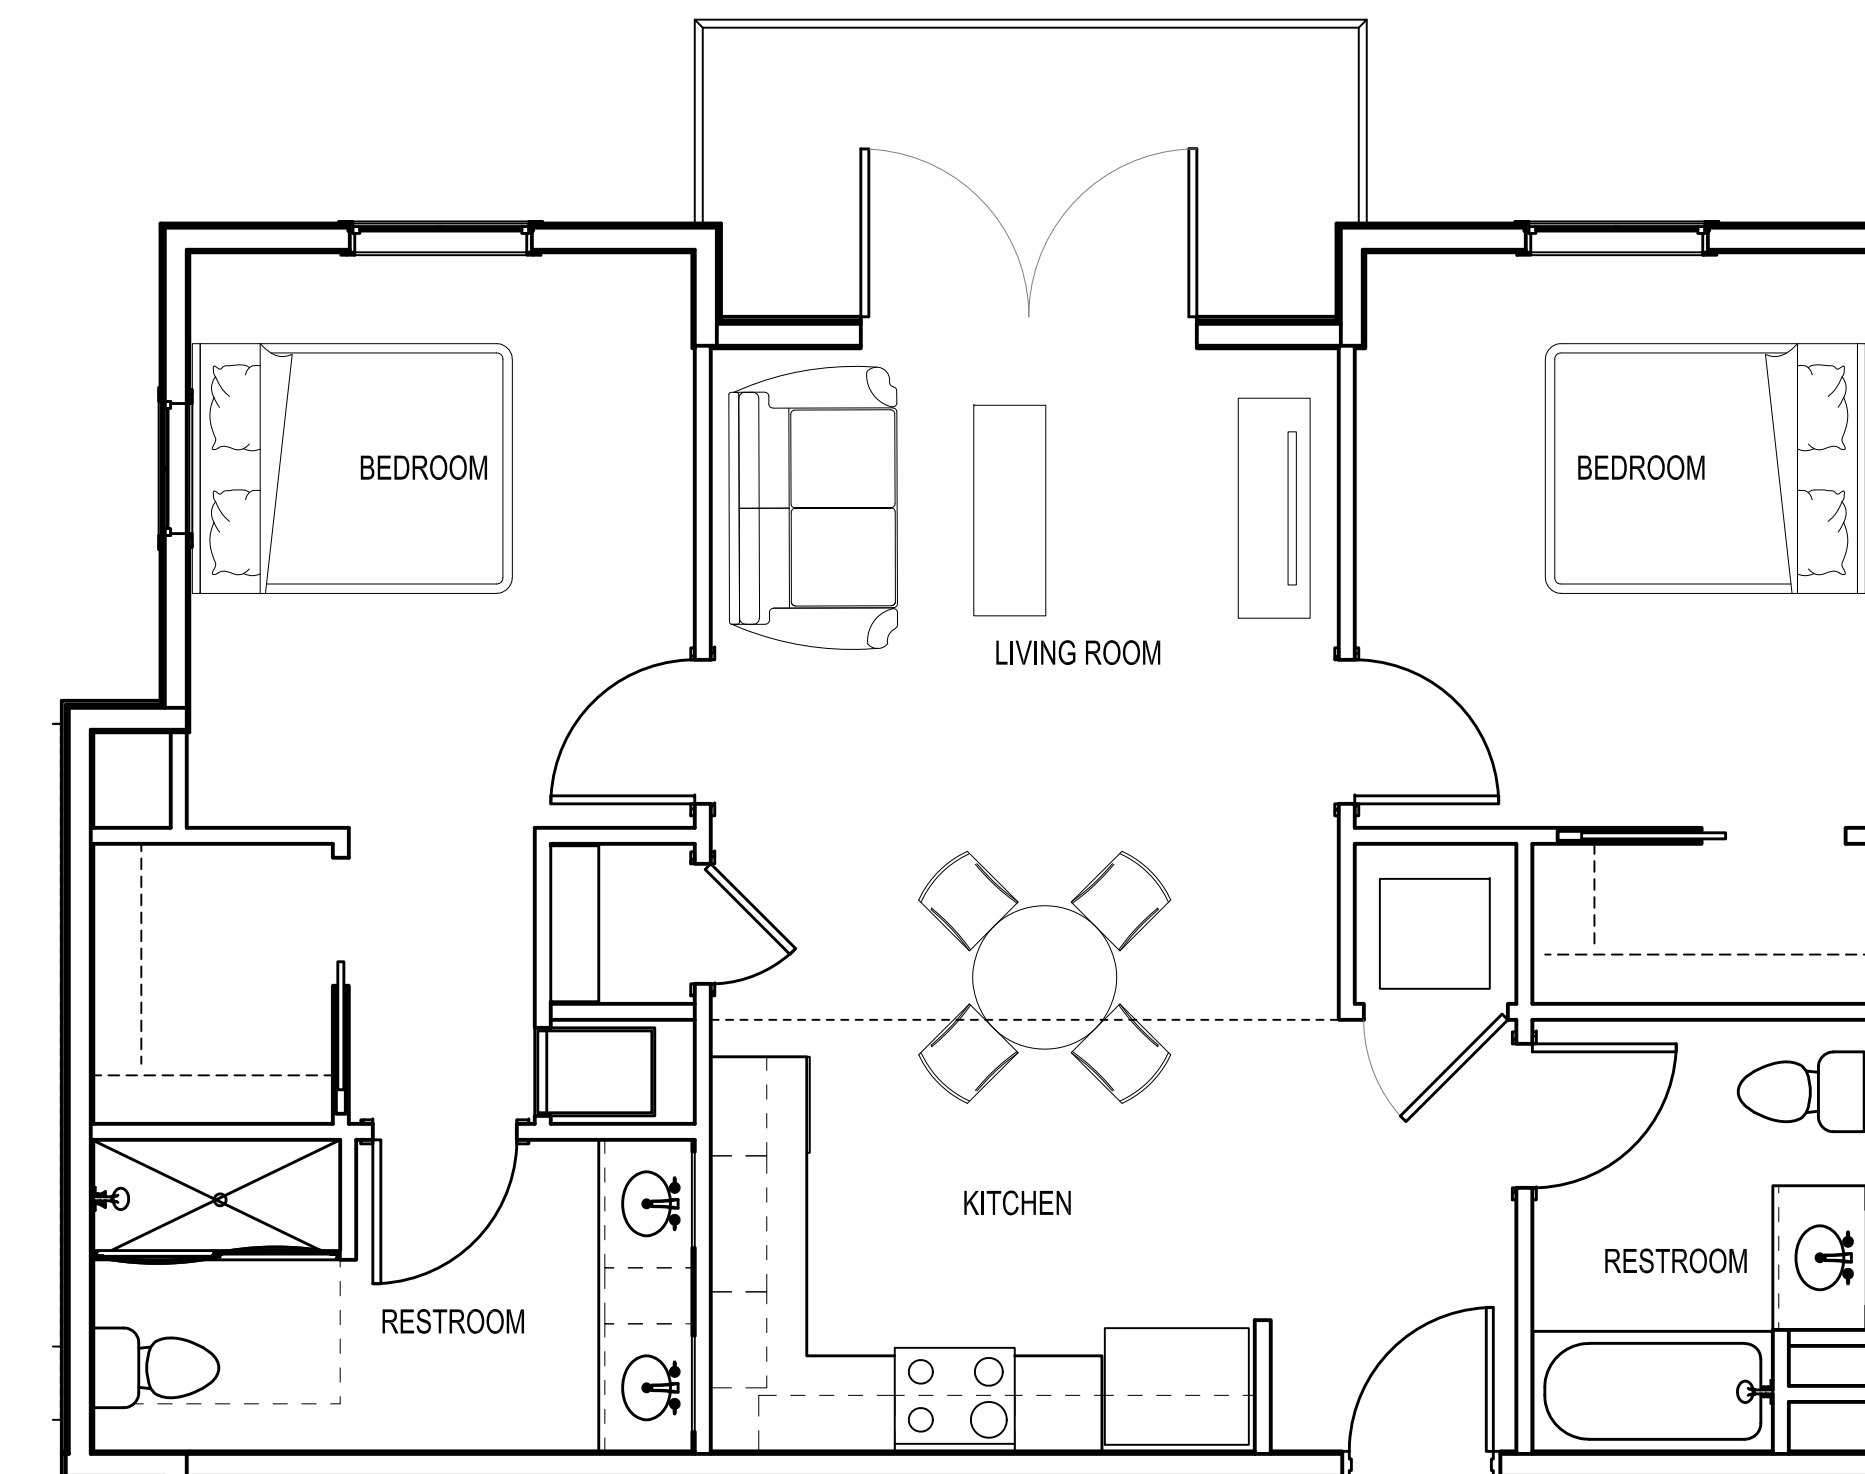

1 BLDG. "K" - TYPICAL LOFT UNIT  
1/4"=1'-0"

2 BLDG. "S" - TYPICAL 1 BEDROOM LOFT  
1/4"=1'-0"

3 BLDG. "S" - TYPICAL 1 BEDROOM  
1/4"=1'-0"

4 BLDG. "S" - TYP. 2 BEDROOM  
1/4"=1'-0"

**APARTMENT DATA:**

BUILDING	AREA	QUANTITY
<b>BUILDING 'K'</b>		
STUDIO	650 SF	12 UNITS
<b>BUILDING 'S'</b>		
ONE BEDROOM	575 SF	50 UNITS
ONE BEDROOM LOFT	775 SF	13 UNITS
TWO BED ROOM	875 SF	9 UNITS
<b>TOTAL UNITS:</b>		<b>72 UNITS</b>