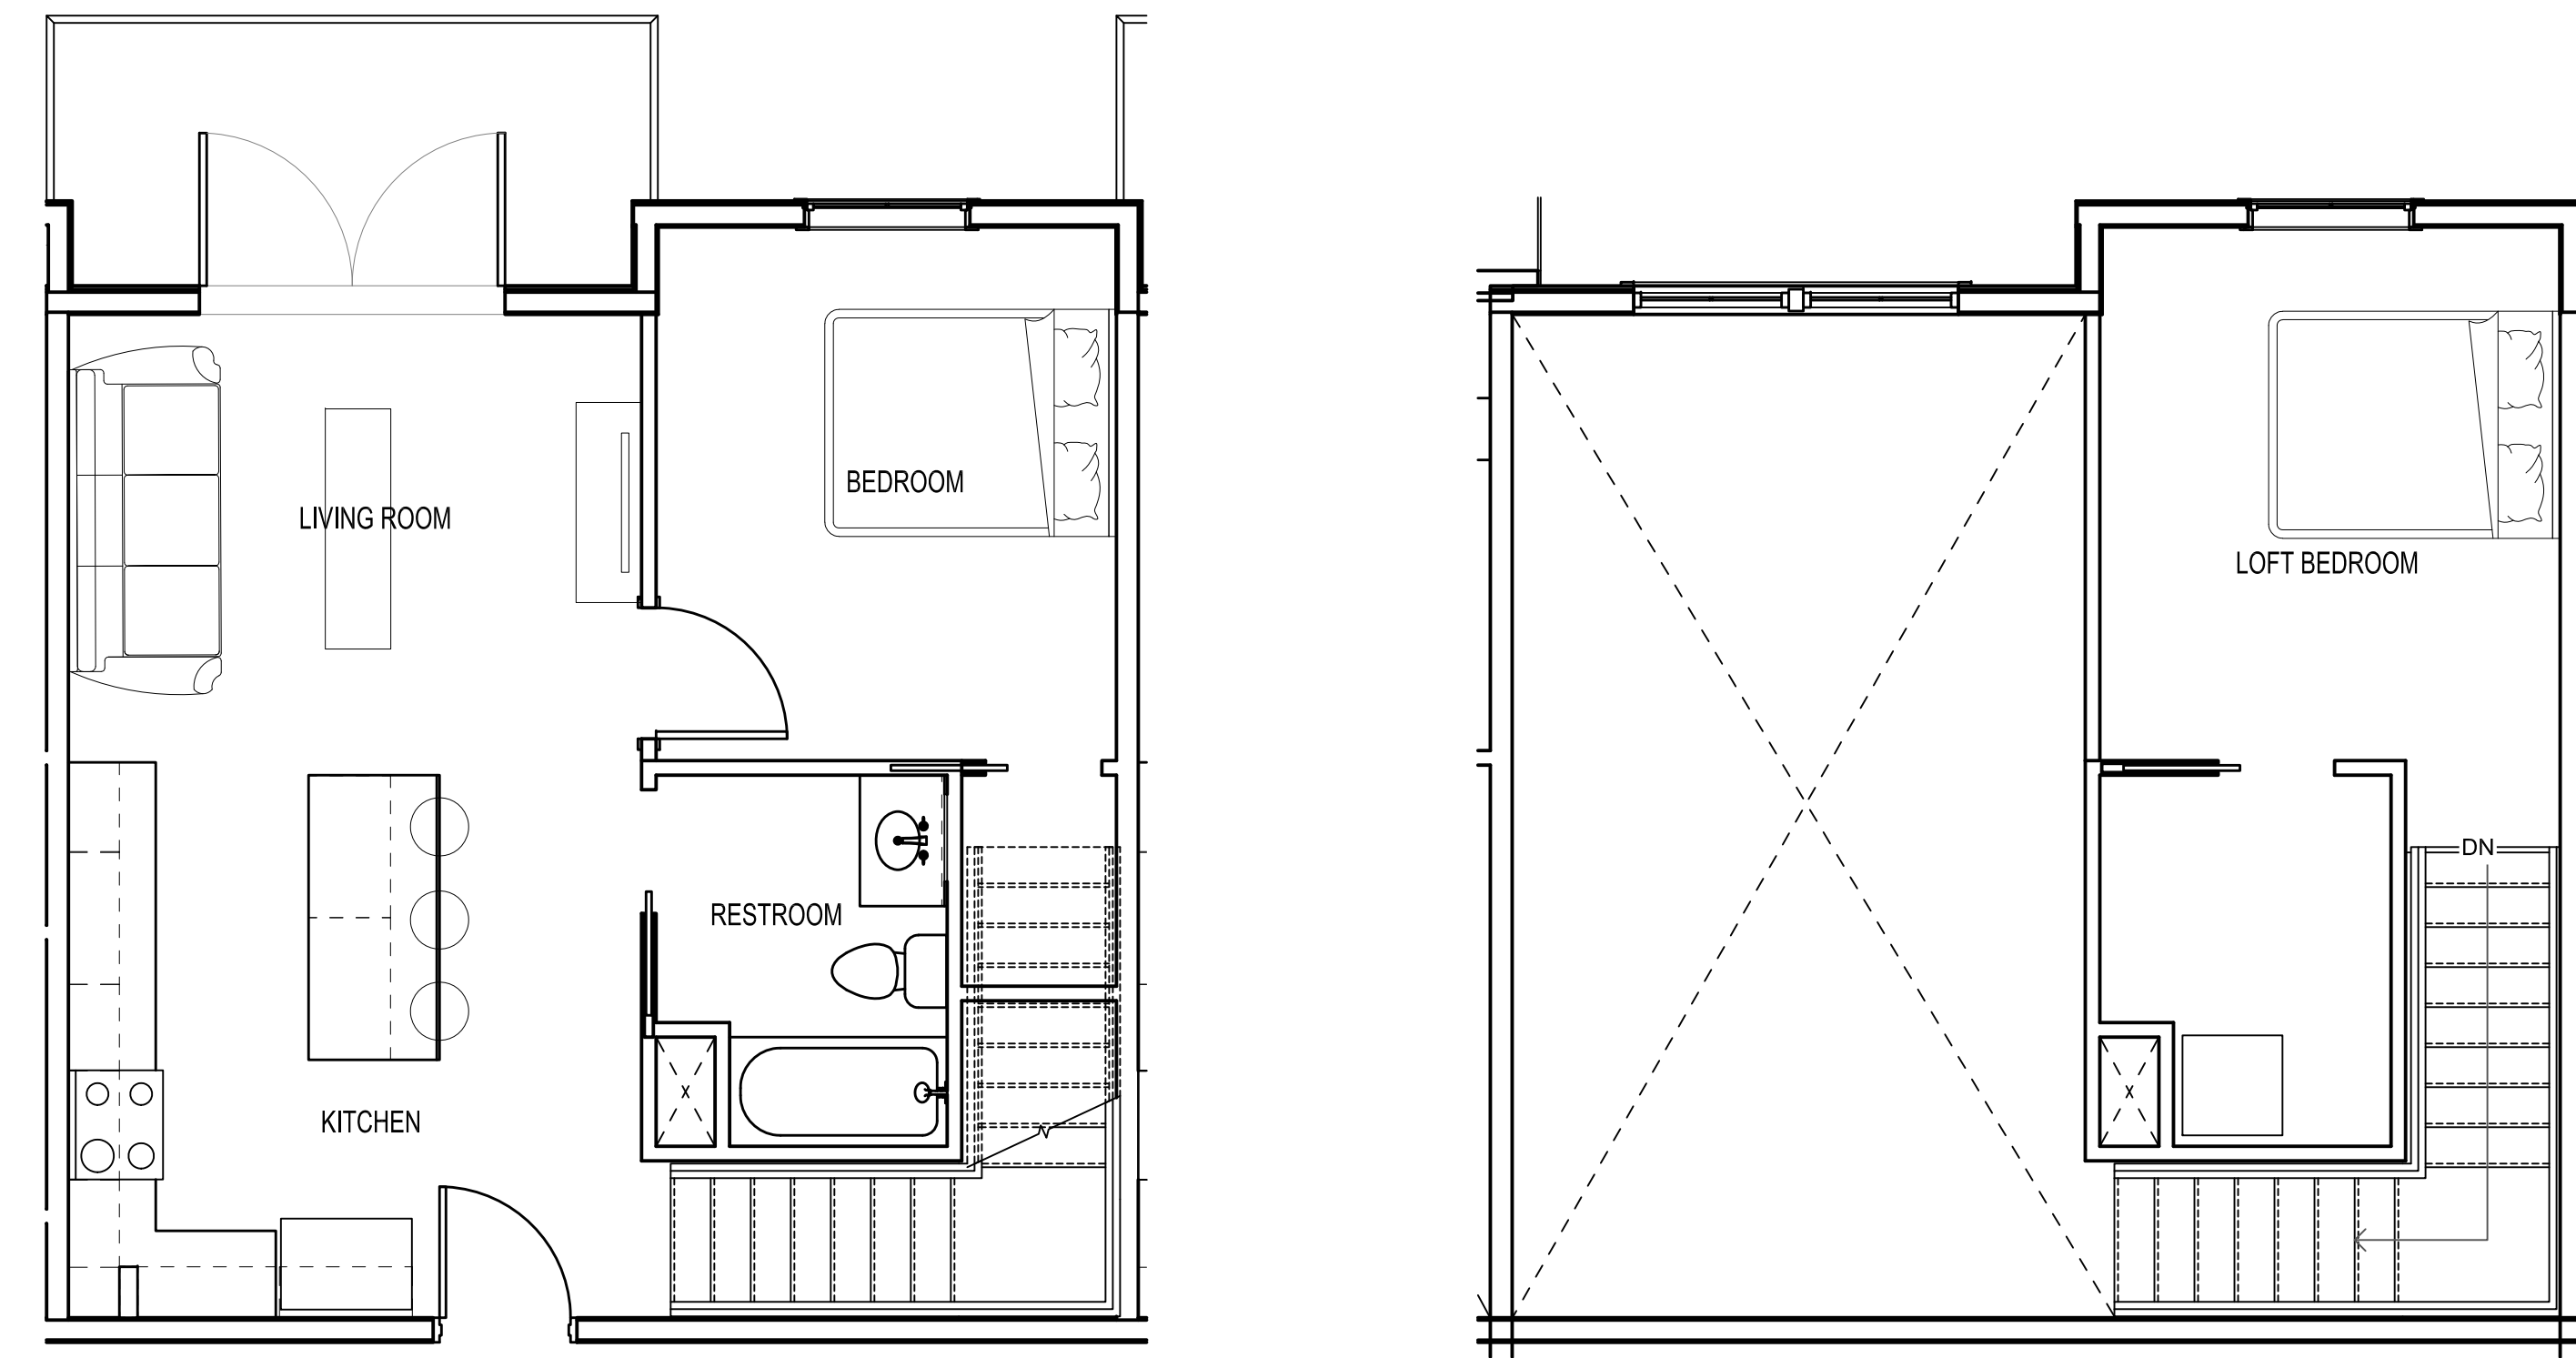

1 BLDG. "K" - TYPICAL LOFT UNIT  
1/4"=1'-0"

2 BLDG. "S" - TYPICAL 1 BEDROOM LOFT  
1/4"=1'-0"

3 BLDG. "S" - TYPICAL 1 BEDROOM  
1/4"=1'-0"

4 BLDG. "S" - TYP. 2 BEDROOM  
1/4"=1'-0"

**APARTMENT DATA:**

BUILDING	AREA	QUANTITY
<b>BUILDING 'K'</b>		
STUDIO	650 SF	12 UNITS
<b>BUILDING 'S'</b>		
ONE BEDROOM	575 SF	50 UNITS
ONE BEDROOM LOFT	775 SF	13 UNITS
TWO BED ROOM	875 SF	9 UNITS
<b>TOTAL UNITS:</b>		<b>72 UNITS</b>