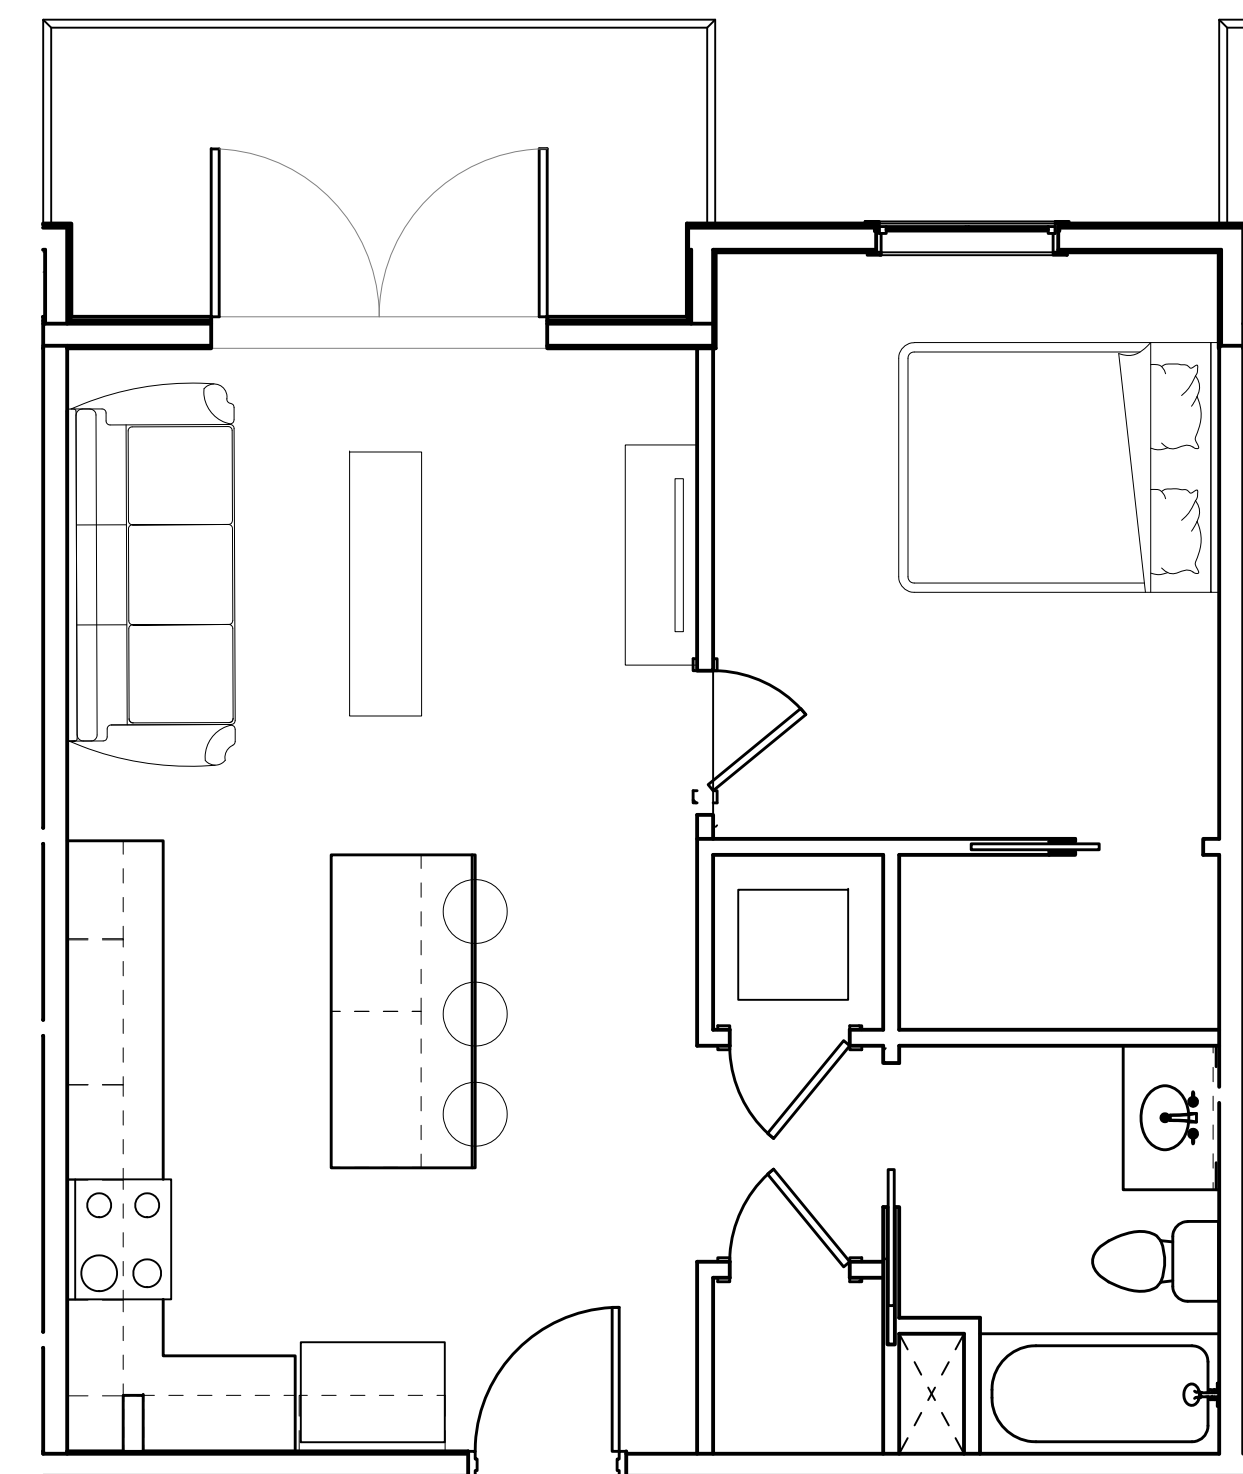

1 BLDG. "K" - TYPICAL LOFT UNIT  
1/4"=1'-0"

2 BLDG. "S" - TYPICAL 1 BEDROOM LOFT  
1/4"=1'-0"

3 BLDG. "S" - TYPICAL 1 BEDROOM  
1/4"=1'-0"

4 BLDG. "S" - TYP. 2 BEDROOM  
1/4"=1'-0"

**APARTMENT DATA:**

BUILDING	AREA	QUANTITY
<b>BUILDING 'K'</b>		
STUDIO	650 SF	12 UNITS
<b>BUILDING 'S'</b>		
ONE BEDROOM	575 SF	50 UNITS
ONE BEDROOM LOFT	775 SF	13 UNITS
TWO BED ROOM	875 SF	9 UNITS
<b>TOTAL UNITS:</b>		<b>72 UNITS</b>