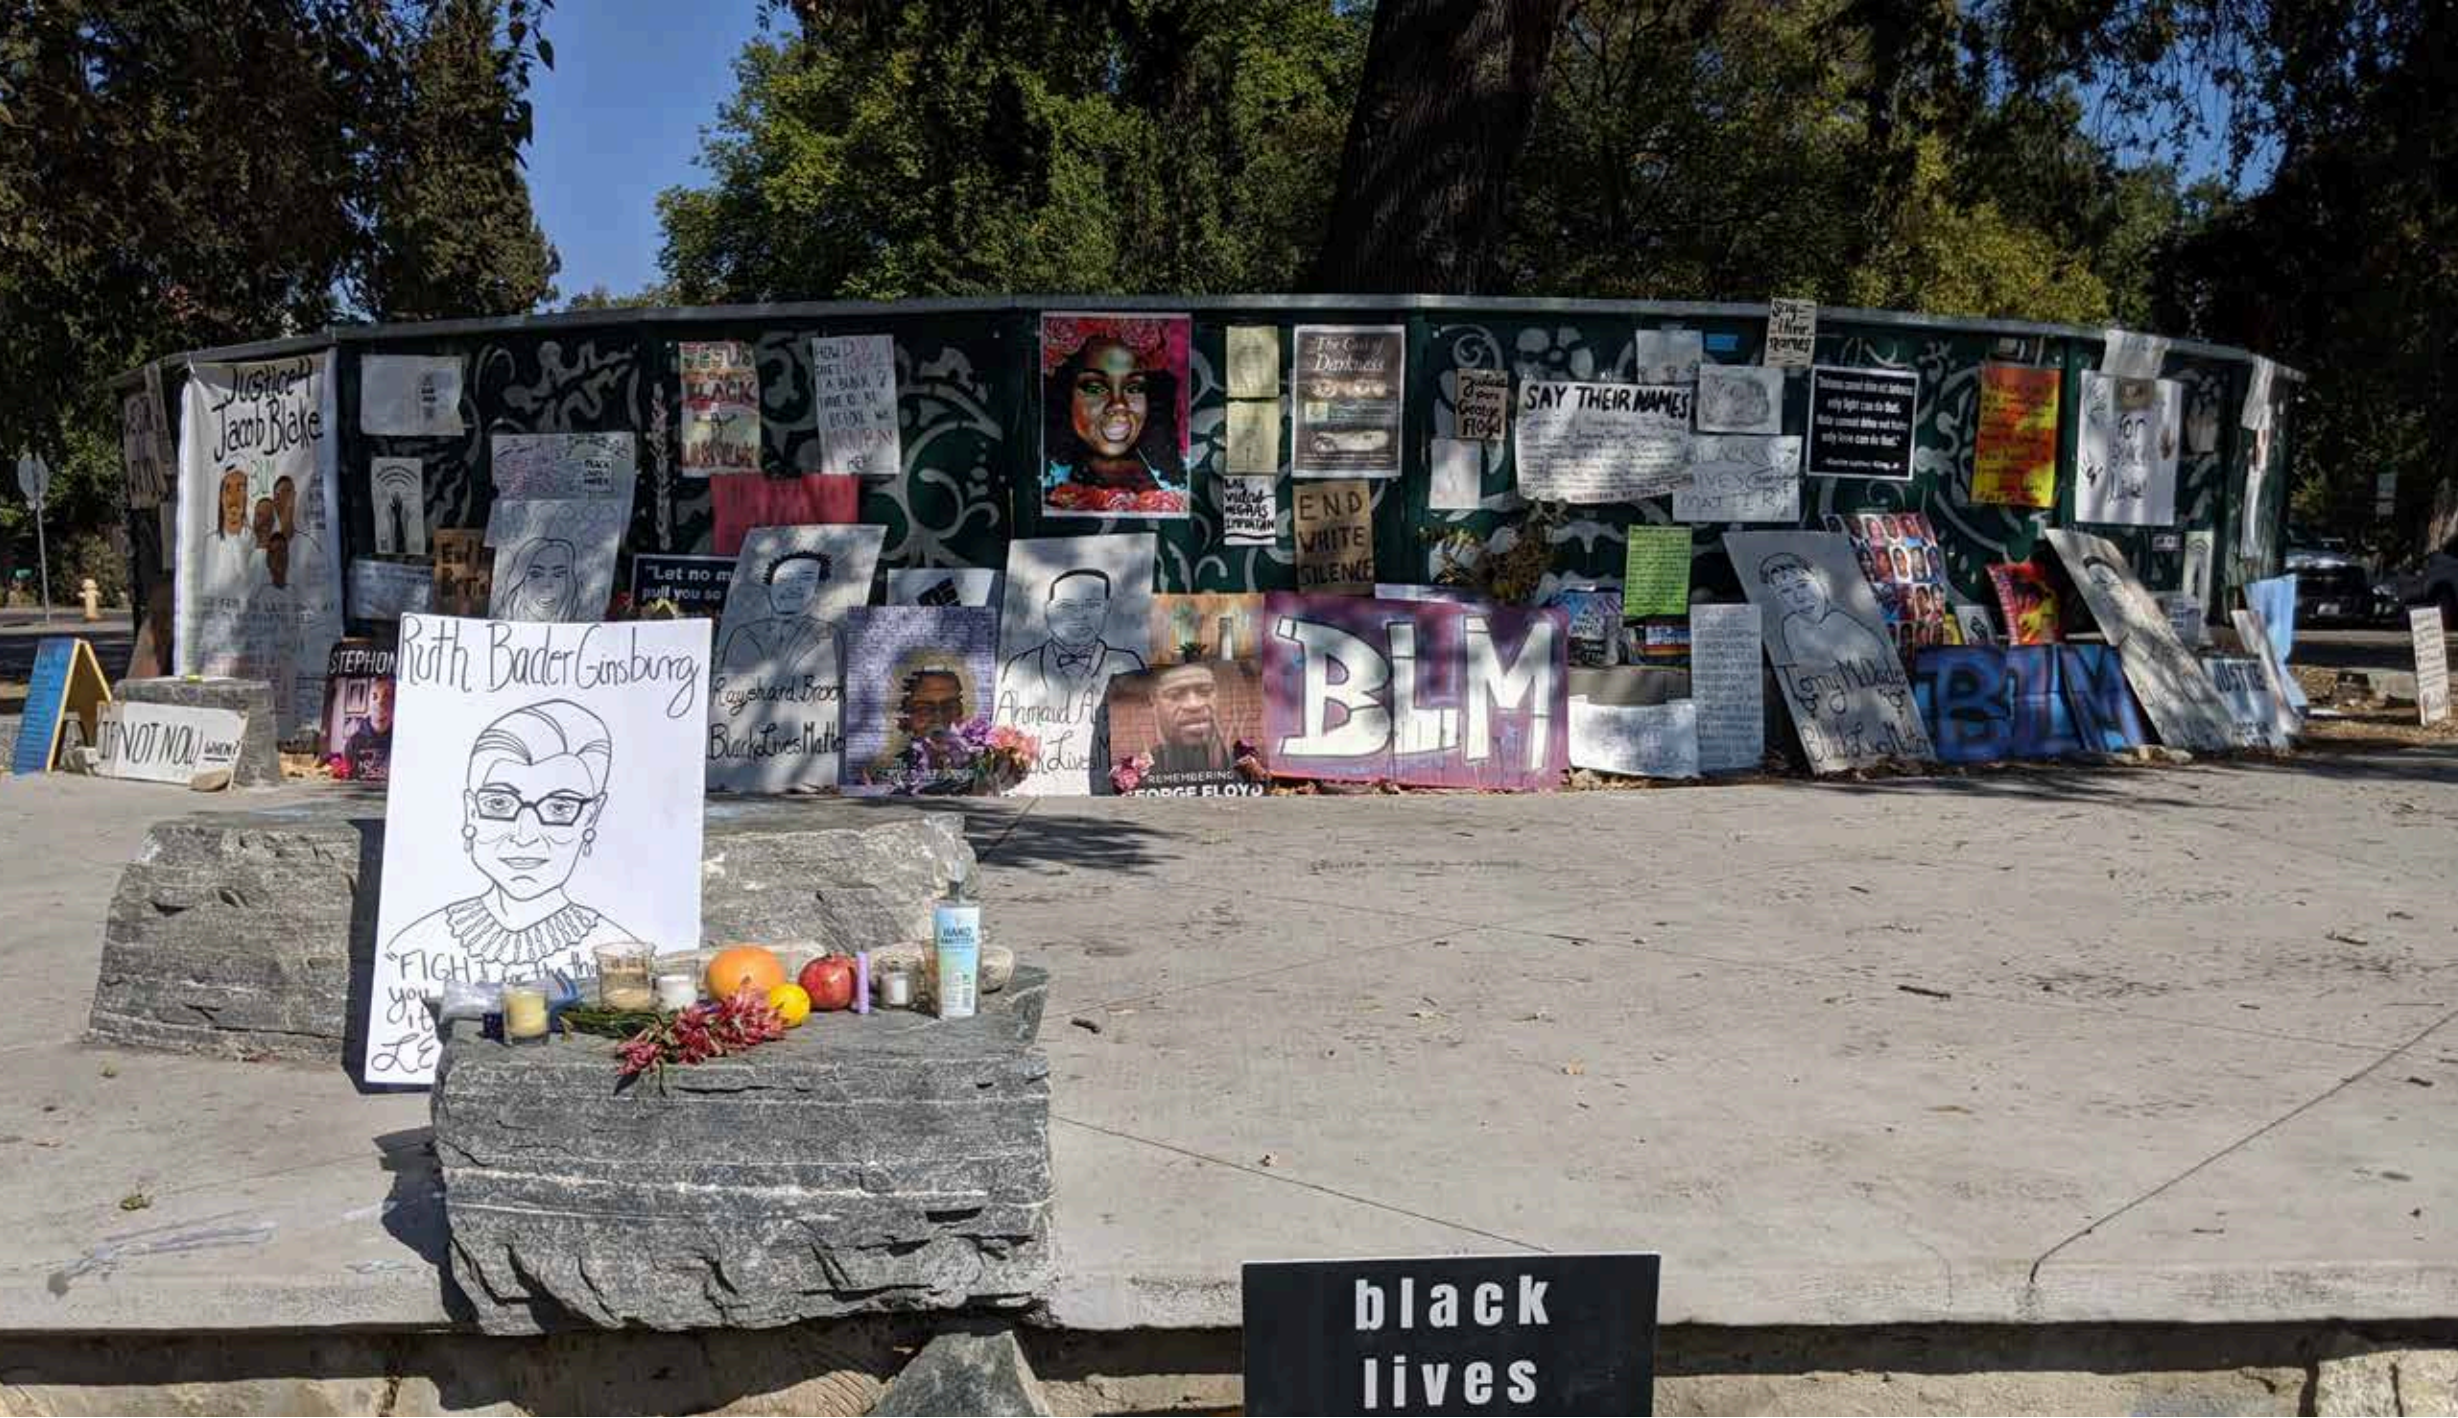

“Every environmental disaster is also a social disaster; every civil emergency is rooted in the ongoing social emergency that we are experiencing in this country.”

— Alene Goldbard, USDAC Chief Policy Wonk

## **ART BECAME THE OXYGEN: AN ARTISTIC RESPONSE GUIDE**

ABOVE: MIRROR SHIELDS AT STANDING ROCK

DESIGNED BY **CANNUPA HANSKA LUGER**

BY ARLENE GOLDBARD  
CHIEF POLICY WONK

WITH AN ESSAY BY AMELIA BROWN  
MINISTER OF EMERGENCY ARTS

Kyle Monhollen

May 21 · 6

Is this the best thing ever or what! Having my idea echoed back from a kid in Ohio kind of blows me away, and is really the whole point. #missyou #loveyou #washyourhands

Justice for Jacob Blake

HOW DO WE  
FIX A BUNK  
THAT'S IN  
THE MIDDLE  
OF THE  
ROAD?

The Color of Darkness

SAY THEIR NAMES

There's a great line in Justice  
only light can do that.  
There's a great line in Justice  
only love can do that.