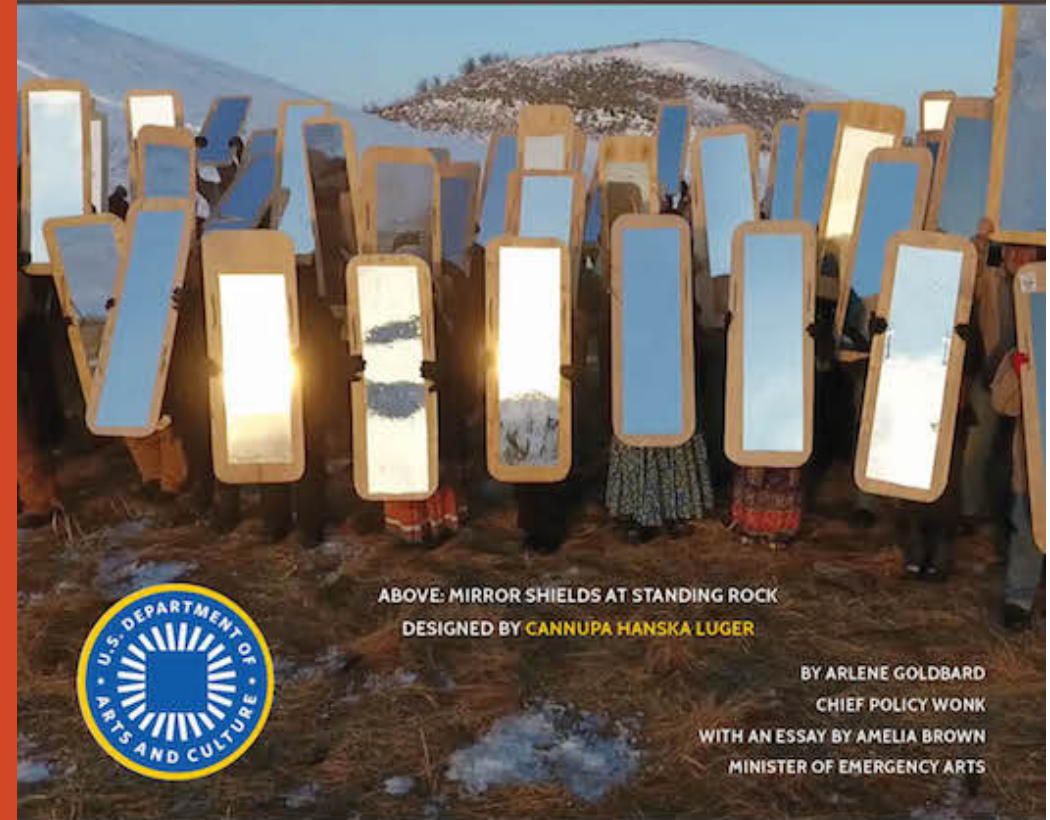

“Every environmental disaster is also a social disaster; every civil emergency is rooted in the ongoing social emergency that we are experiencing in this country.”

— Alene Goldbard, USDAC Chief Policy Wonk

## **ART BECAME THE OXYGEN: AN ARTISTIC RESPONSE GUIDE**

ABOVE: MIRROR SHIELDS AT STANDING ROCK

DESIGNED BY **CANNUPA HANSKA LUGER**

BY ARLENE GOLDBARD  
CHIEF POLICY WONK

WITH AN ESSAY BY AMELIA BROWN  
MINISTER OF EMERGENCY ARTS