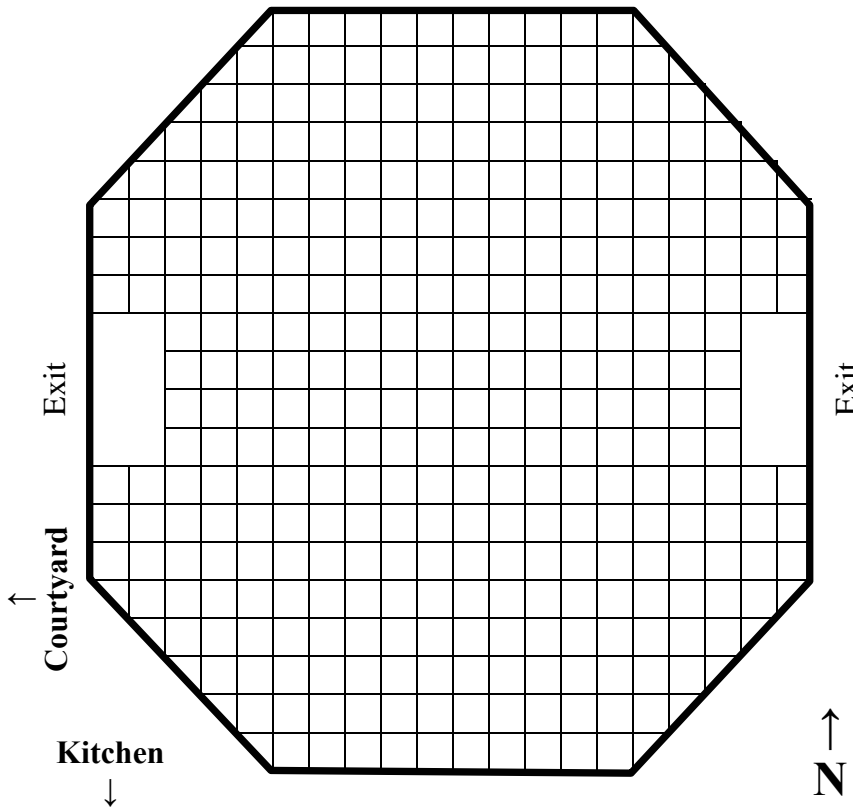

Club & Game Room Set-Up

Game Room

- No food or drinks in Game Room.
- Food and drinks allowed on patio.
- 40 padded chairs.

Assembly – 65

Patio

Seating – 50

Tables & Chairs - 35

One Square = 2 ft

Club Room

Assembly – 130

Seating – 115

Dining - 96