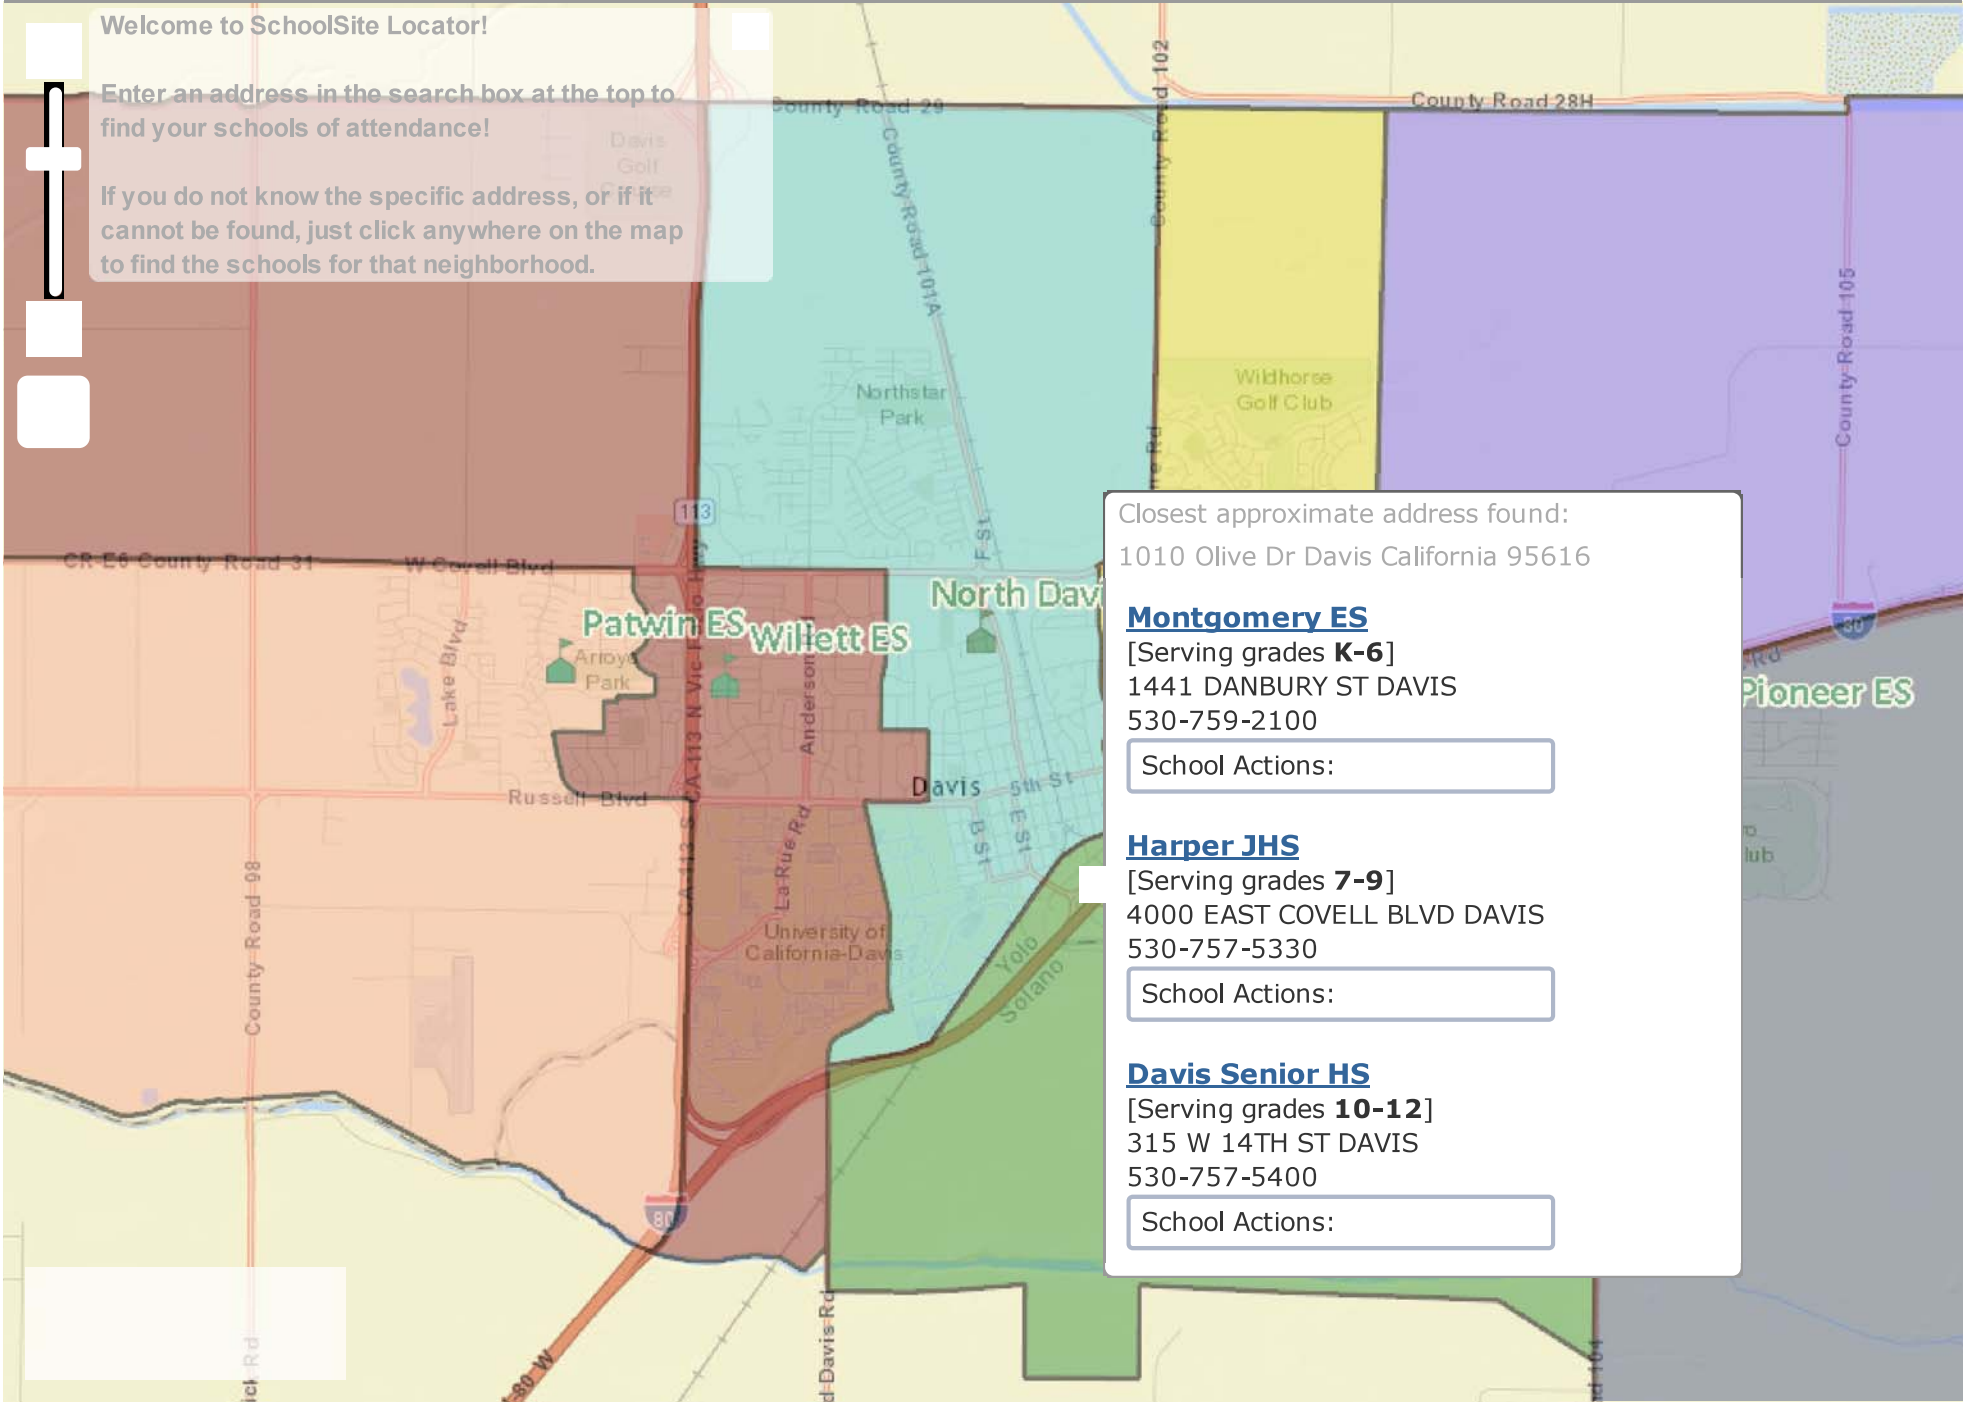

Welcome to SchoolSite Locator!

Enter an address in the search box at the top to find your schools of attendance!

If you do not know the specific address, or if it cannot be found, just click anywhere on the map to find the schools for that neighborhood.

Closest approximate address found:
1010 Olive Dr Davis California 95616

Montgomery ES
[Serving grades **K-6**]
1441 DANBURY ST DAVIS
530-759-2100
School Actions:

Harper JHS
[Serving grades **7-9**]
4000 EAST COVELL BLVD DAVIS
530-757-5330
School Actions: