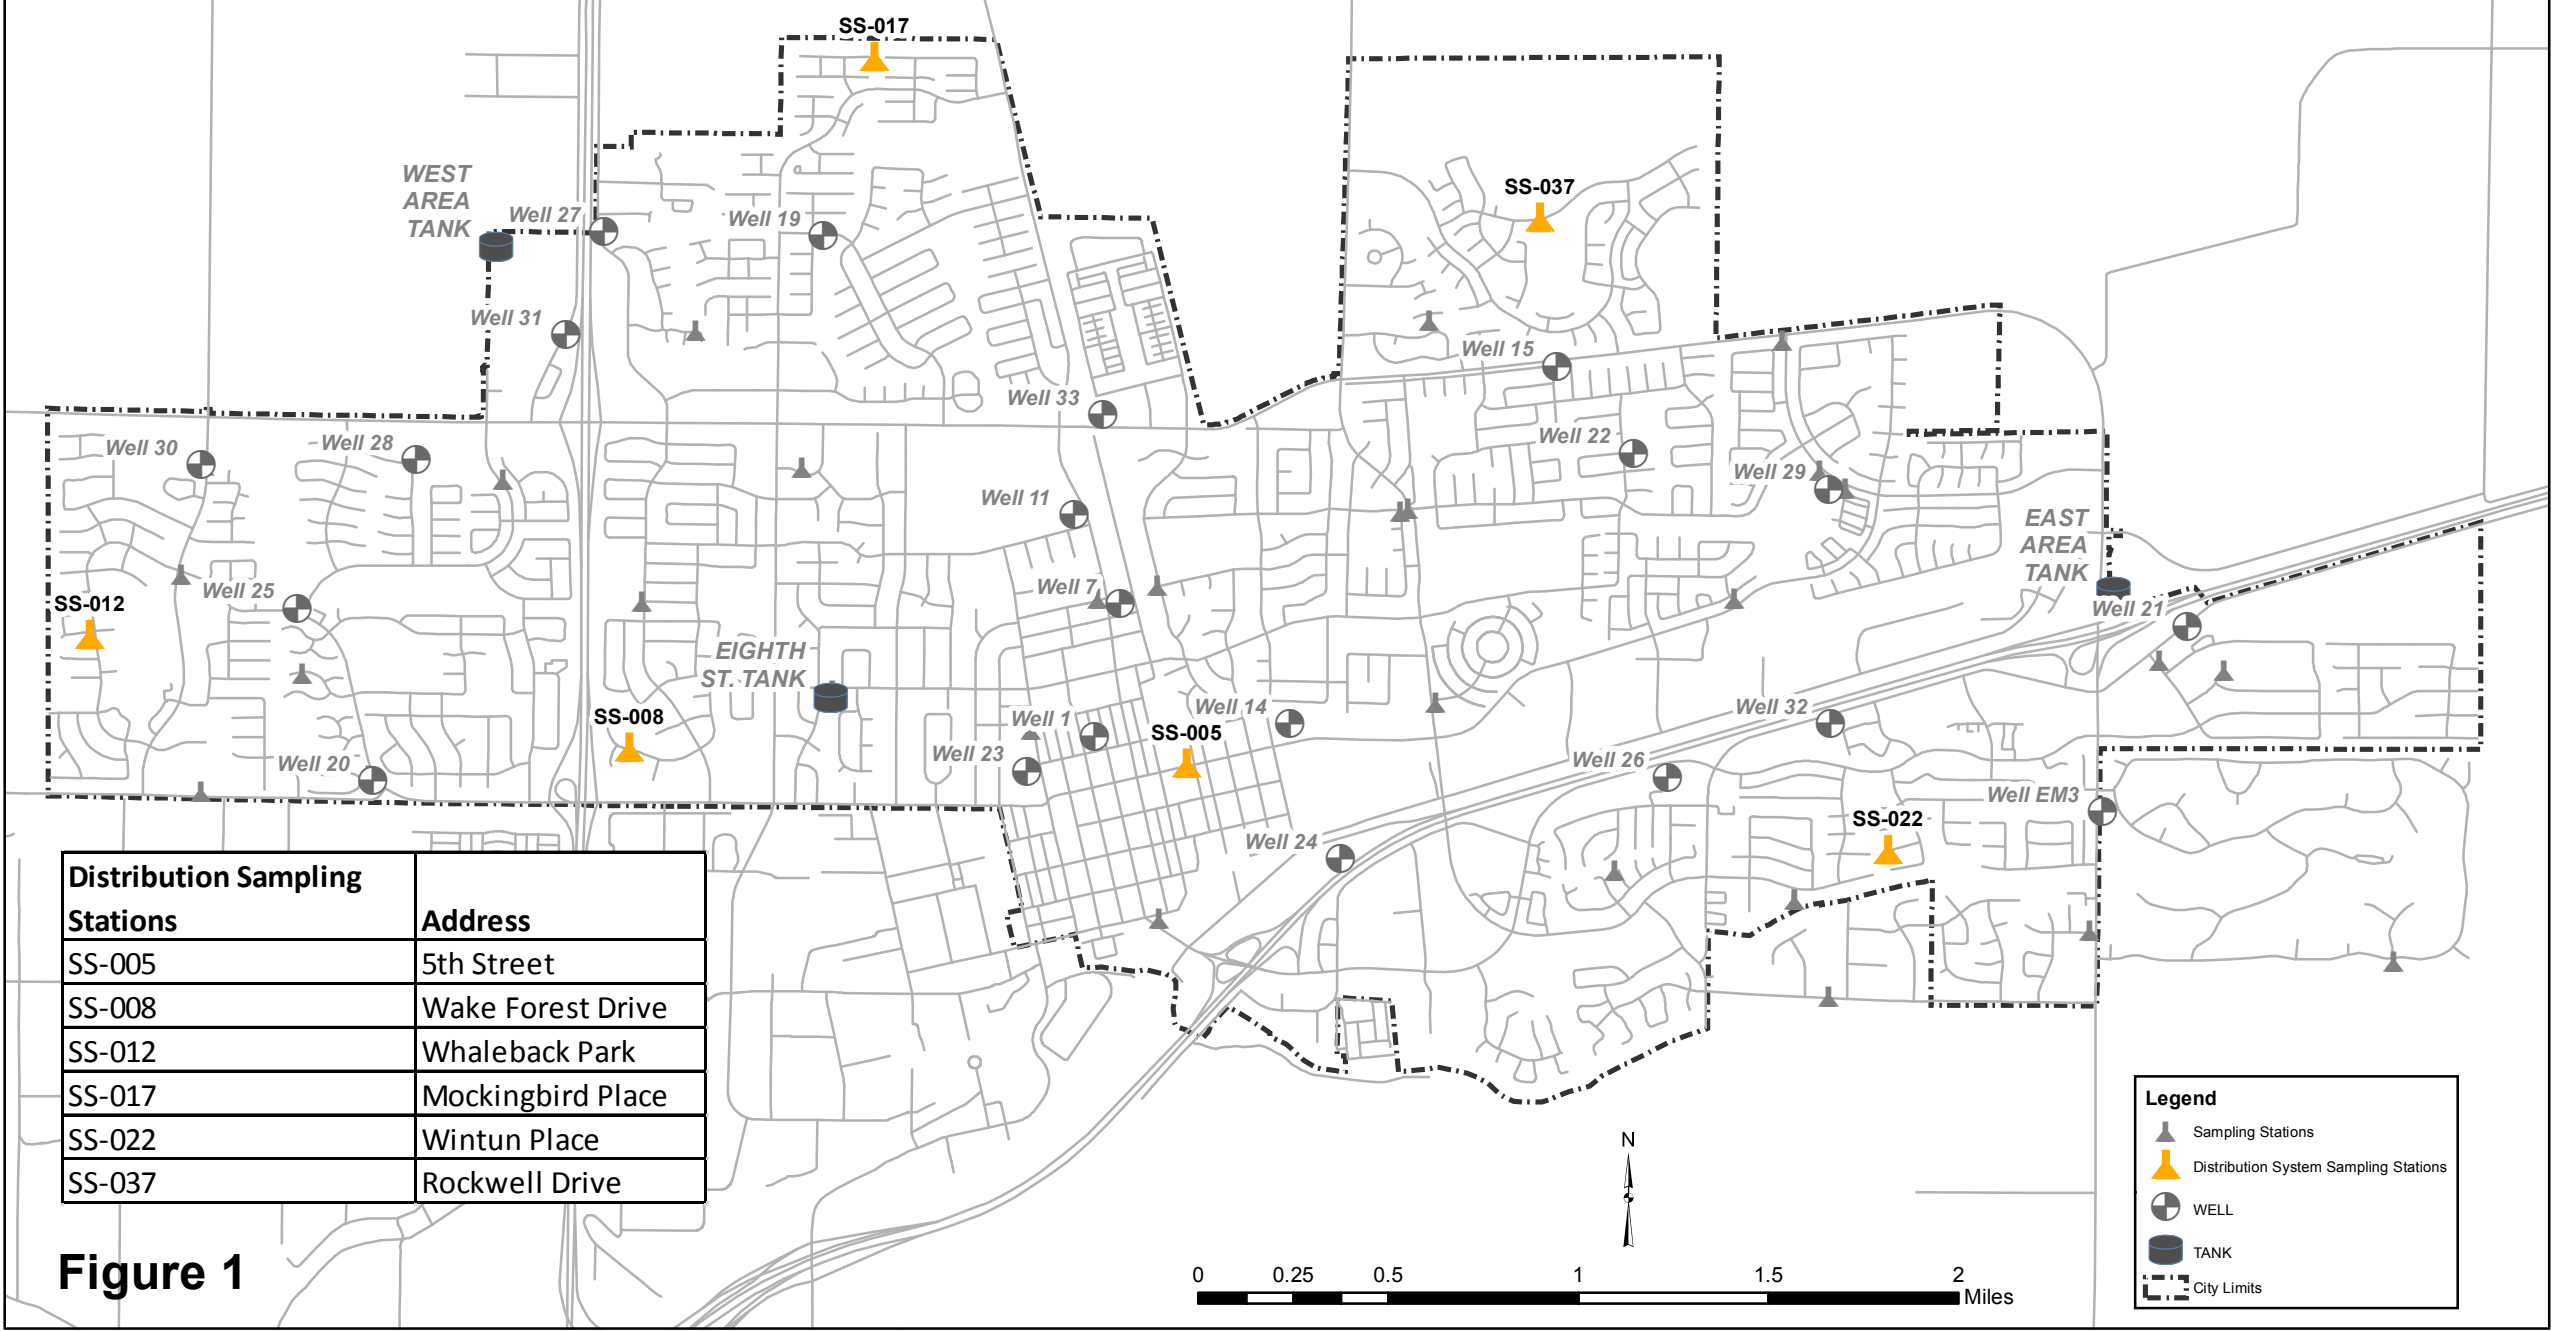

City of Davis (PWS #5710001)

Proposed Sampling Locations for the Distribution System Monitoring Plan

Distribution Sampling Stations	Address
SS-005	5th Street
SS-008	Wake Forest Drive
SS-012	Whaleback Park
SS-017	Mockingbird Place
SS-022	Wintun Place
SS-037	Rockwell Drive

Figure 1

Legend

- Sampling Stations
- Distribution System Sampling Stations
- WELL
- TANK
- City Limits