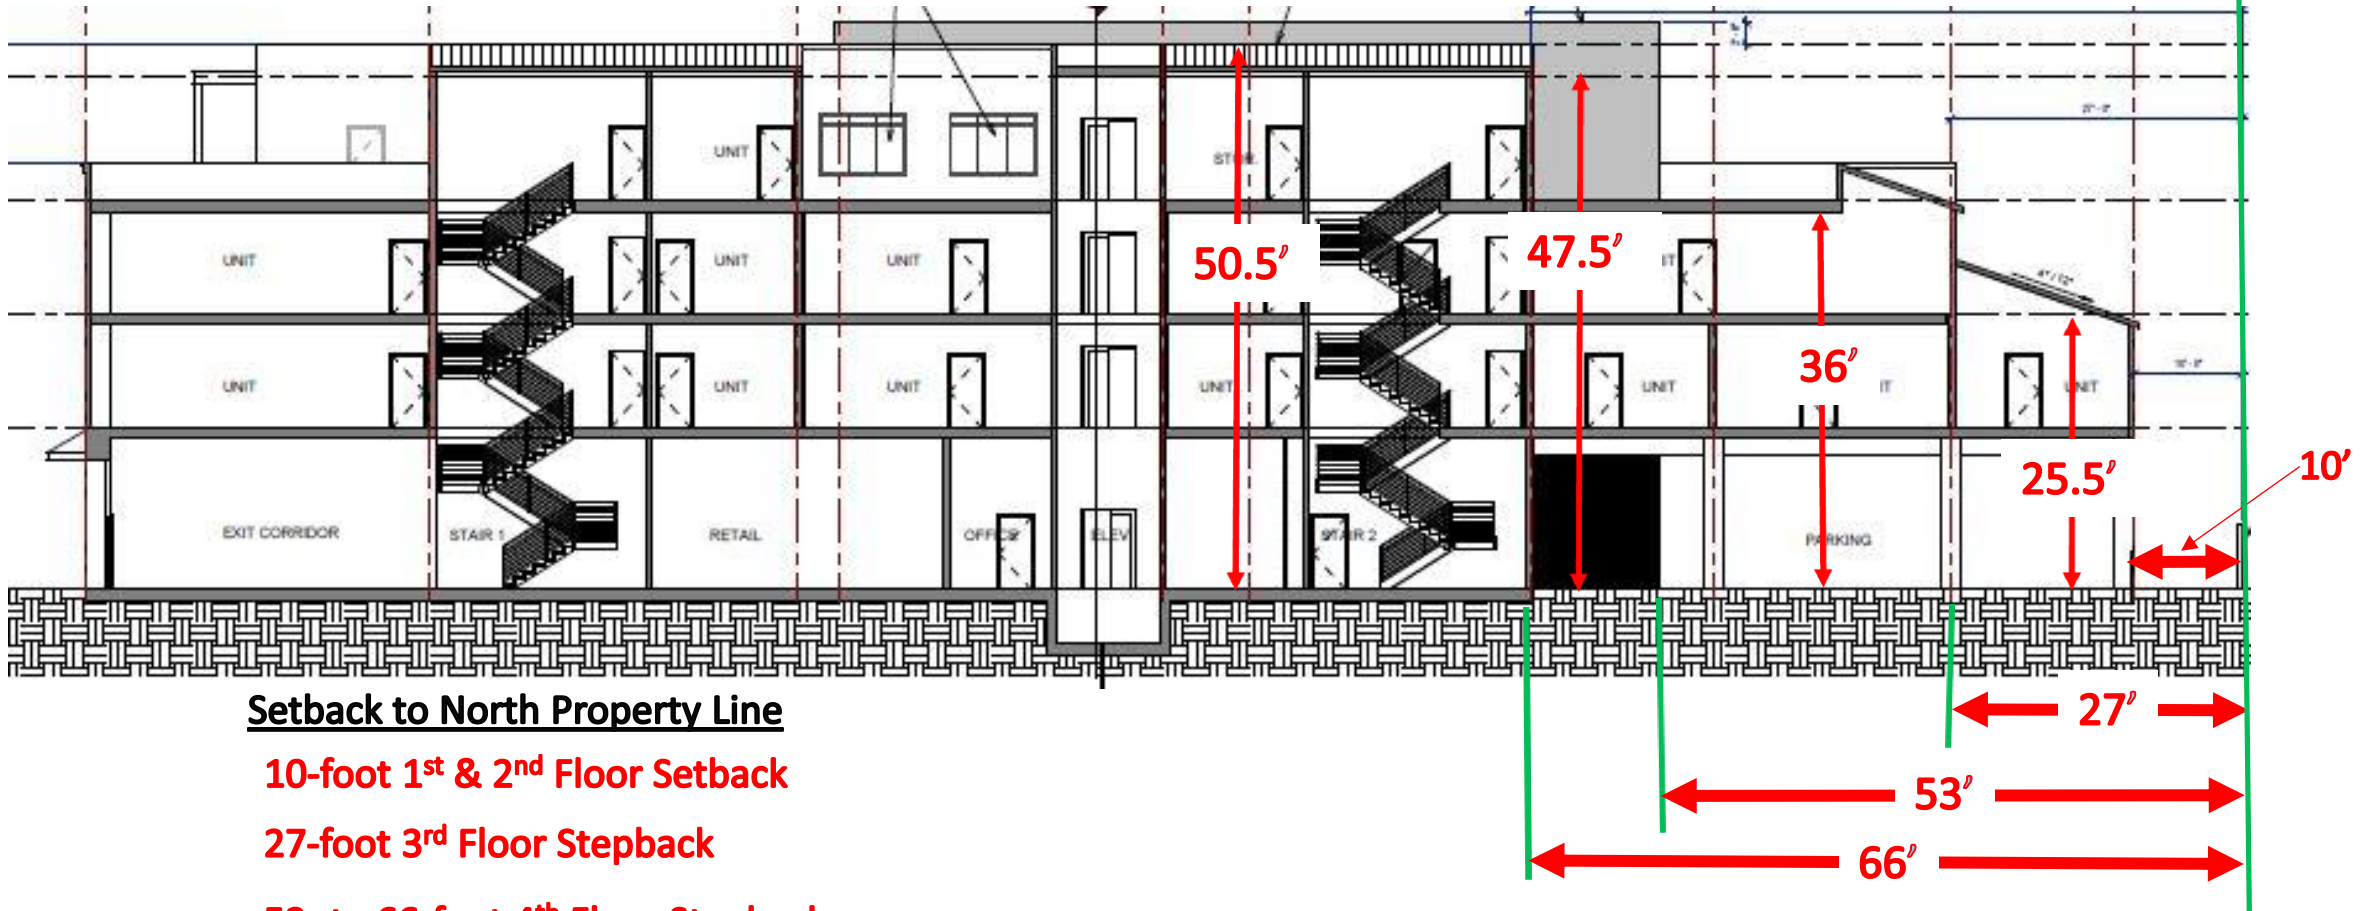

# Trackside Center – North Property Line Setback/Stepback Exhibit

North  
P/L

## Setback to North Property Line

10-foot 1<sup>st</sup> & 2<sup>nd</sup> Floor Setback

27-foot 3<sup>rd</sup> Floor Stepback

53- to 66-foot 4<sup>th</sup> Floor Stepback