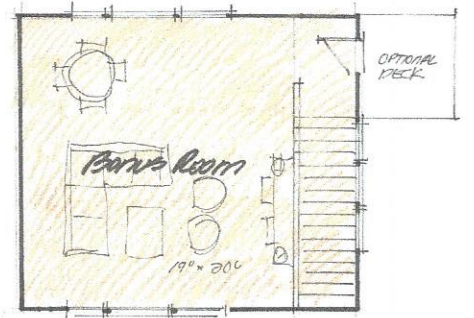

WEST DRUMS ACTIVE ADULT COMMUNITY

PLAN 900/1200 COTTAGES

OPTIONAL BONUS ROOM
ADDS 400 SQUARE FEET

GREEN ROOF ELEVATION STANDARD
Modern

~~GREENBELT ELEVATION~~ Standard
Modern Prairie

OPTIONAL BONUS ROOM
ADDS 900 SQUARE FEET

Front Elevation Standard
Modern Craftsman

OPTIONAL BONUS ROOM
ADDS 900 SQUARE FEET

WEST OAKS ACTIVE ADULT COMMUNITY

PLAN 900 / 1900 STORAGE