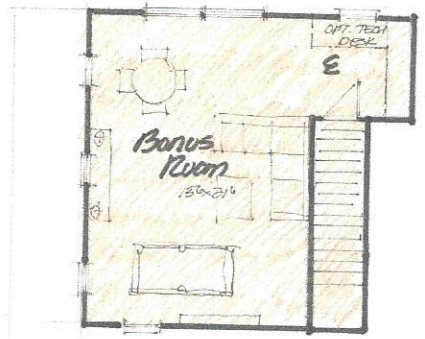

WEST DRUMS ACTIVE ADULT COMMUNITY

PLAN 900/1200 COTTAGES

OPTIONAL BONUS ROOM
ADDS 400 SQUARE FEET

GREEN ROOF ELEVATION STANDARD
Modern

~~GREENBELT ELEVATION~~ Standard
Modern Prairie

OPTIONAL BONUS ROOM
ADDS 900 SQUARE FEET

Front Elevation Standard
Modern Craftsman

OPTIONAL BONUS ROOM
ADDS 900 SQUARE FEET

WEST OAKS ACTIVE ADULT COMMUNITY

PLAN 900 / 1900 STORAGE