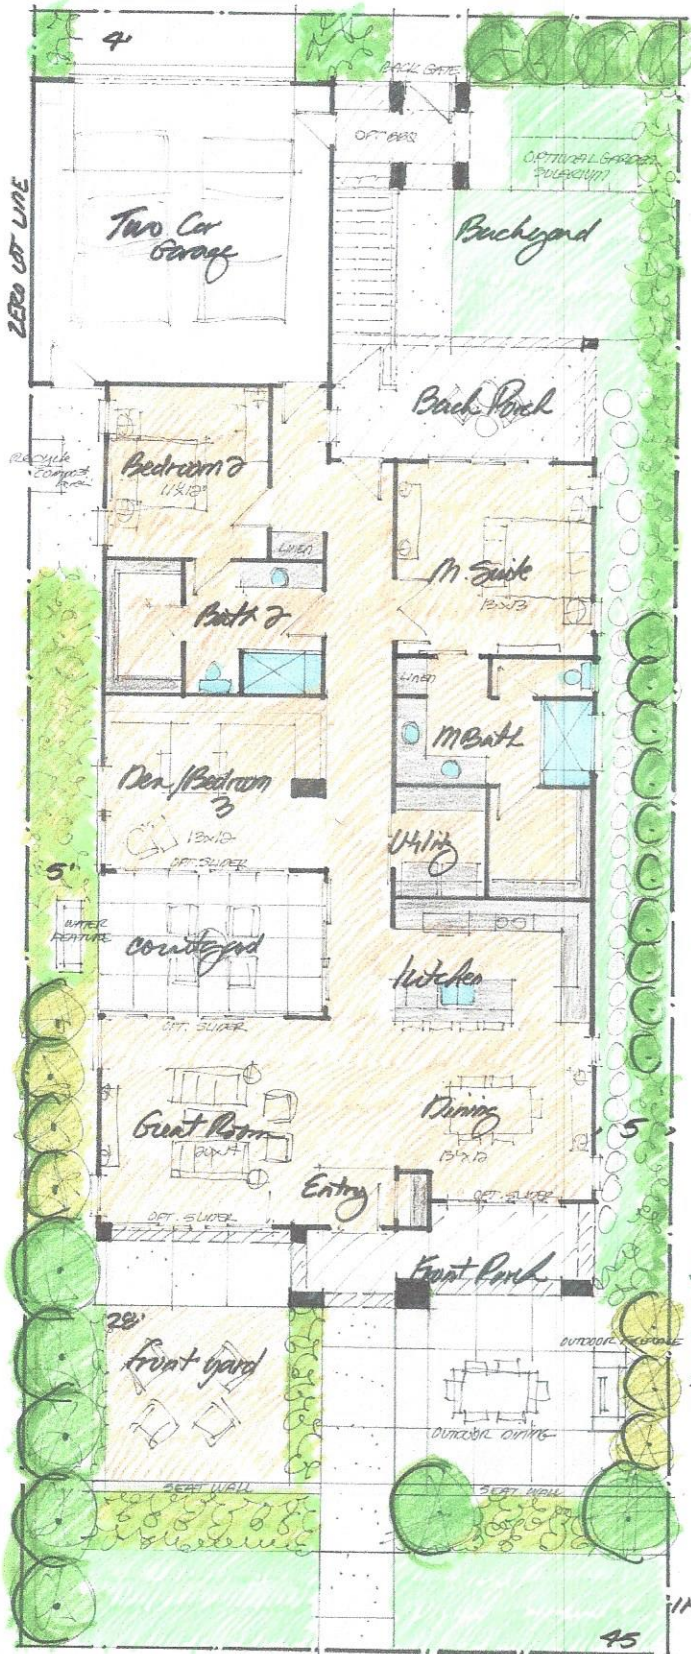

WEST DRUMS ACTIVE ADULT COMMUNITY

PLAN 900/1200 COTTAGES

OPTIONAL BONUS ROOM
ADDS 400 SQUARE FEET

GREEN ROOF ELEVATION STANDARD
Modern

~~GREENBELT ELEVATION~~ Standard
Modern Prairie

OPTIONAL BONUS ROOM
ADDS 900 SQUARE FEET

Front Elevation Standard
Modern Craftsman

OPTIONAL BONUS ROOM
ADDS 900 SQUARE FEET

WEST OAKS ACTIVE ADULT COMMUNITY

PLAN 900 / 1900 STORAGE