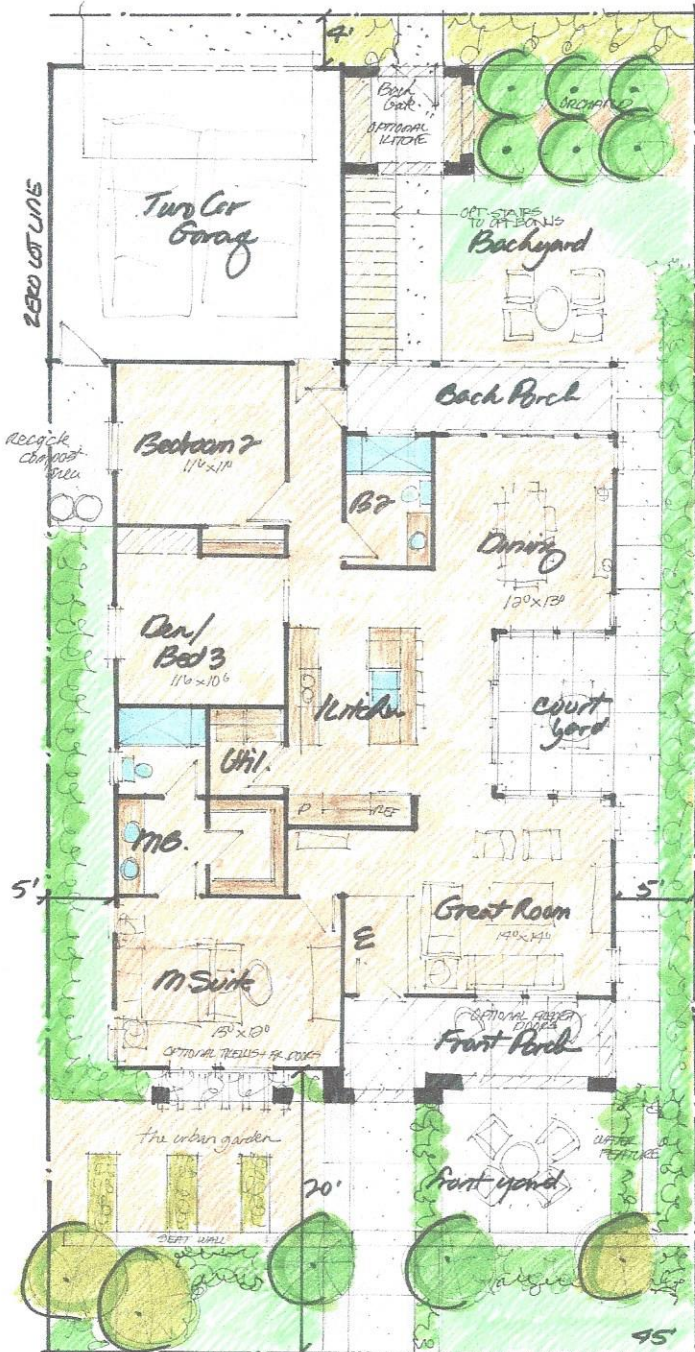

WEST DRUMS ACTIVE ADULT COMMUNITY

PLAN 900/1200 COTTAGES

OPTIONAL BONUS ROOM
ADDS 400 SQUARE FEET

GREEN ROOF ELEVATION STANDARD
Modern

~~GREENBELT ELEVATION~~ Standard
Modern Prairie

OPTIONAL BONUS ROOM
ADDS 900 SQUARE FEET

Front Elevation Standard
Modern Craftsman

OPTIONAL BONUS ROOM
ADDS 900 SQUARE FEET

WEST OAKS ACTIVE ADULT COMMUNITY

PLAN 900 / 1900 STORAGE