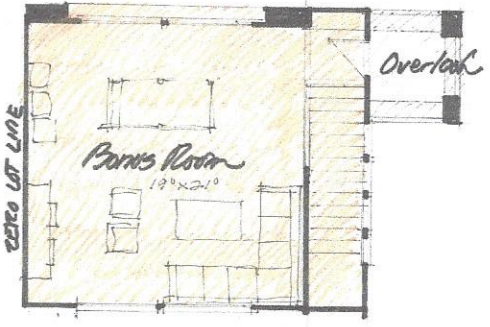

WEST DRUMS ACTIVE ADULT COMMUNITY

PLAN 900/1200 COTTAGES

OPTIONAL BONUS ROOM
ADDS 400 SQUARE FEET

GREEN ROOF ELEVATION STANDARD
Modern

~~GREENBELT ELEVATION~~ Standard
Modern Prairie

OPTIONAL BONUS ROOM
ADDS 900 SQUARE FEET

Front Elevation Standard
Modern Craftsman

OPTIONAL BONUS ROOM
ADDS 900 SQUARE FEET

WEST OAKS ACTIVE ADULT COMMUNITY

PLAN 900 / 1900 STORAGE